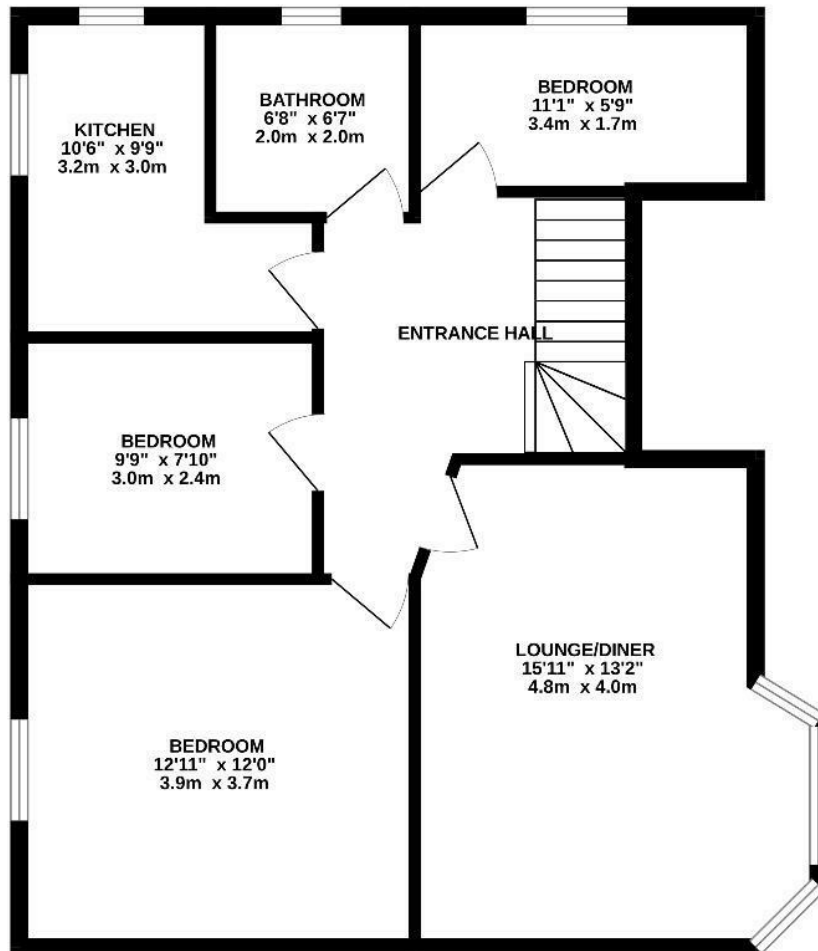

15 College Green Flats

Liverpool, L23 3DR

Offers in the region of £155,000

TOTAL FLOOR AREA: 707 sq.ft. (65.7 sq.m.) approx.

Made with Metropix ©2024