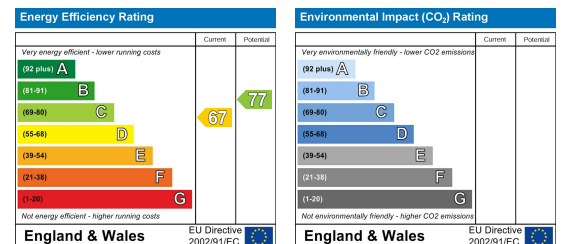

Energy Efficiency Graph

82 Coronation Road, Crosby, Liverpool L23 5RH

6 Allerton Road, Mossley Hill, Liverpool, L18 1LN

2 Chapel Lane, Formby, Liverpool, L37 4DU

Tel: 0151 909 3003

Email: crosby@abode-group.co.uk

Web: www.abode-group.co.uk

Tel: 0151 601 3003

Email: allerton@abode-group.co.uk

Web: www.abode-group.co.uk

Tel: 01704 827 402

Email: formby@abode-group.co.uk

Web: www.abode-group.co.uk