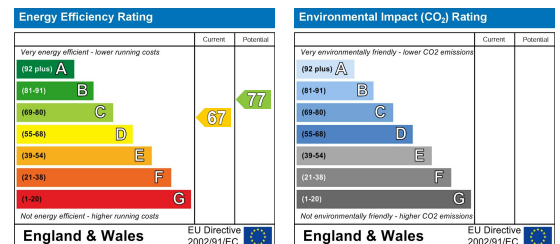

Energy Efficiency Graph

82 Coronation Road, Crosby, Liverpool L23 5RH

6 Allerton Road, Mossley Hill, Liverpool, L18 1LN

2 Chapel Lane, Formby, Liverpool, L37 4DU

Tel: 0151 909 3003

Email: crosby@abode.group.co.uk

Web: www.abode-group.co.uk

Tel: 0151 601 3003

Email: allerton@abode-group.co.uk

Web: www.abode-group.co.uk

Tel: 01704 827 402

Email: formby@abode-group.co.uk

Web: www.abode-group.co.uk