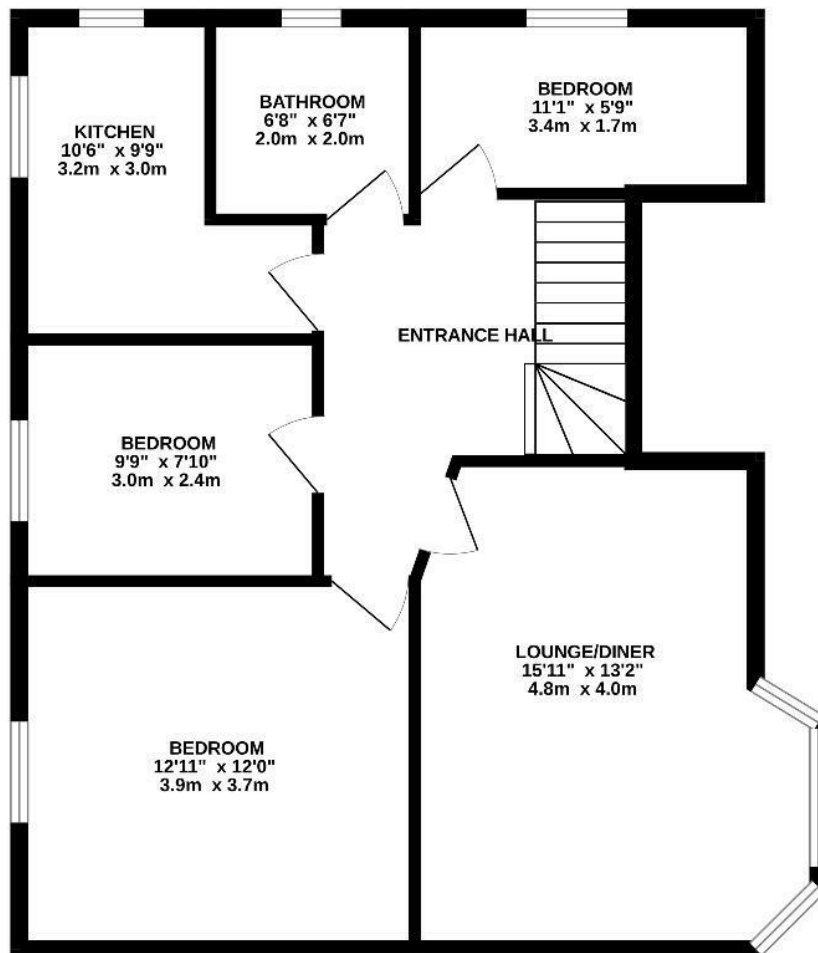

15 College Green Flats

Liverpool, L23 3DR

Offers over £165,000

TOTAL FLOOR AREA: 707 sq.ft. (65.7 sq.m.) approx.