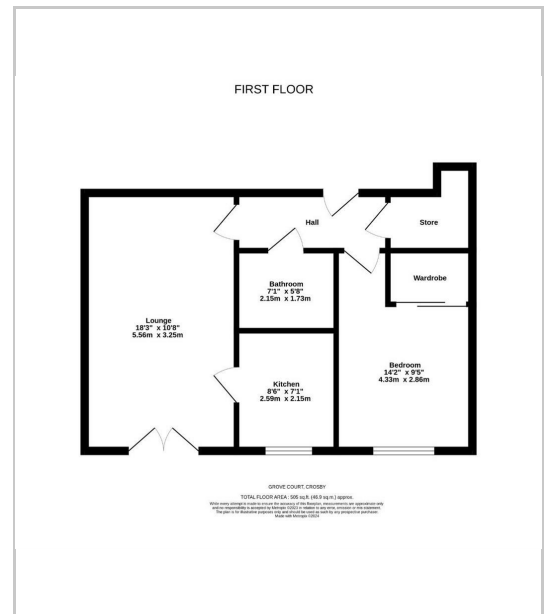

Floor Plans