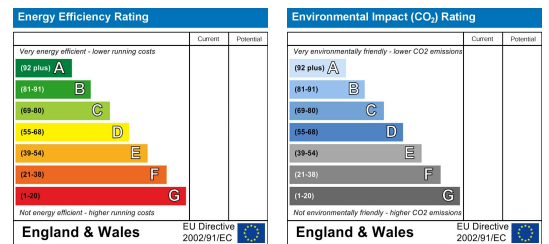

Service Charge is £205 per month And Ground Rent is £450 a year.

NO CHAIN

Area Map

Floor Plans

Energy Efficiency Graph

These particulars, whilst believed to be accurate are set out as a general outline only for guidance and do not constitute any part of an offer or contract. Intending purchasers should not rely on them as statements of representation of fact, but must satisfy themselves by inspection or otherwise as to their accuracy. No person in this firm's employment has the authority to make or give any representation or warranty in respect of the property.