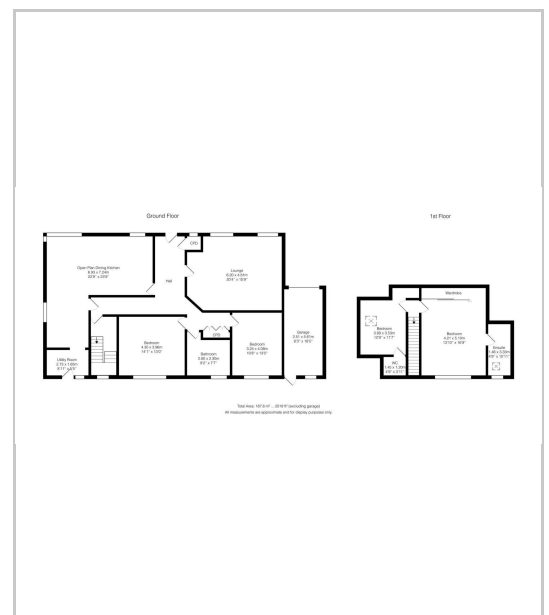

The property itself briefly comprises a bright and spacious reception hallway, front lounge, open plan kitchen/dining area with utility area, two downstairs DOUBLE bedrooms with versatile use and family bathroom all to the ground floor. To the upper Floor there are two DOUBLE bedrooms, one with ensuite shower room and the other with separate WC. There is also the added bonus of large wardrobe space.

## Floor Plans