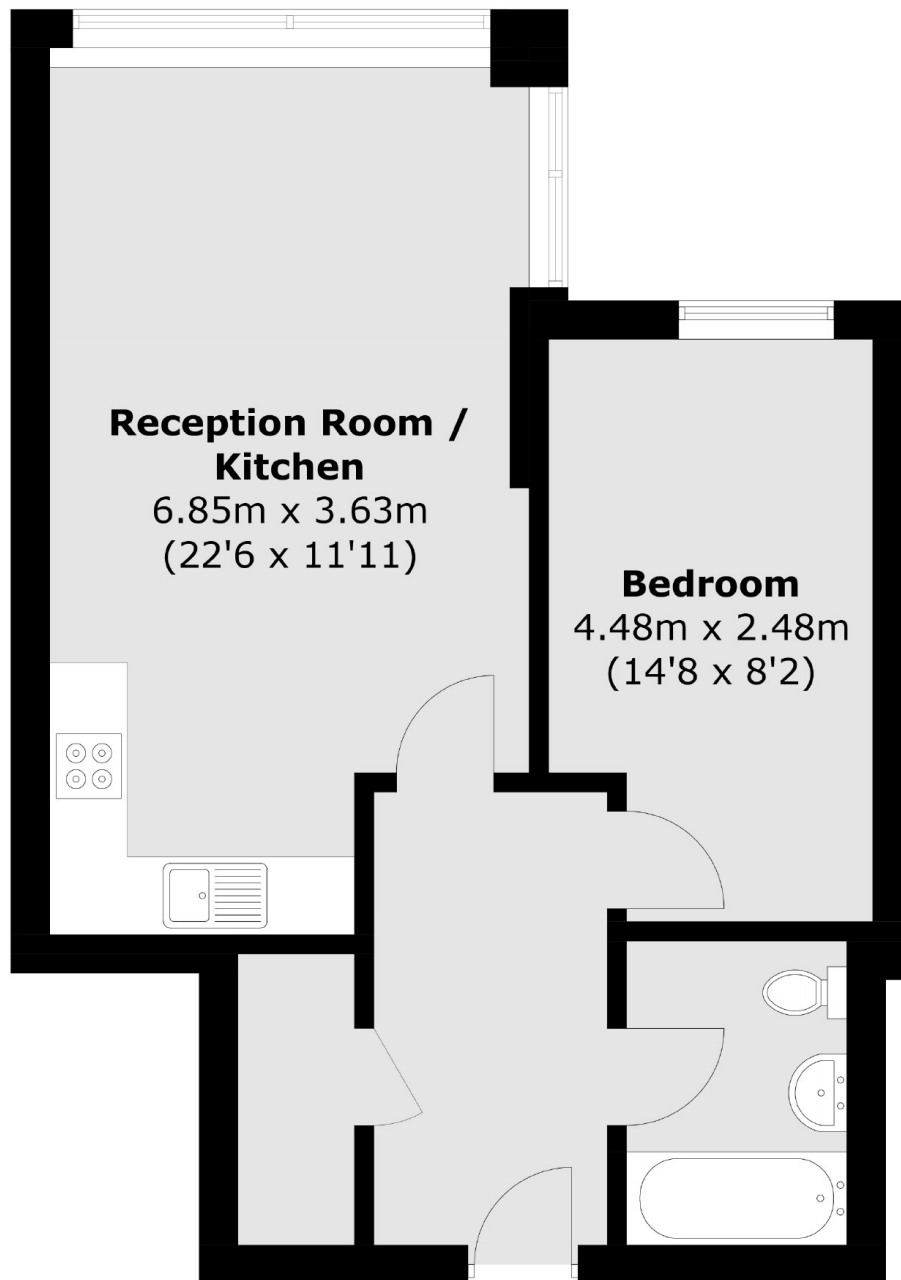

PETERGATE, SW11

£2,650 PCM

- SHORT LET
- One Bedroom
- Gated Development
- Communal Roof Terrace
- Furnished
- ALL BILLS INCLUDED

Total area (approx.): 48.9 sq. m (526.3 sq. ft)

JACKSONS WANDSWORTH

507 Old York Road, London,
SW18 1TF
Sales: 020 8875 8890
Lettings: 020 8875 8899