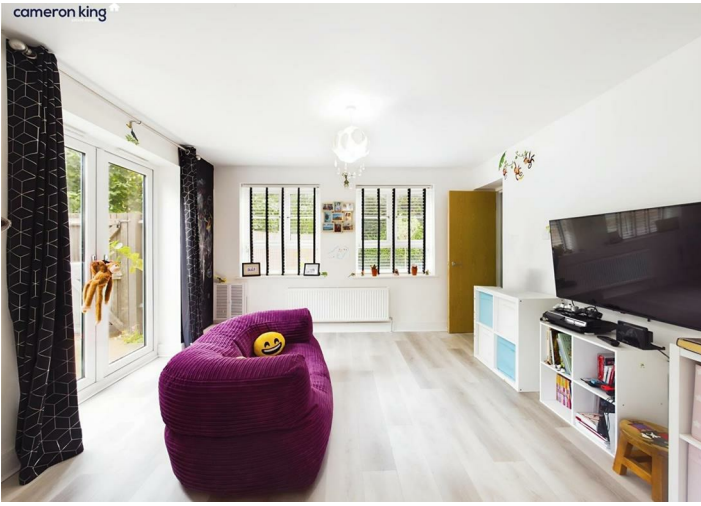

cameron king