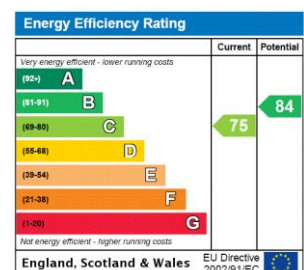

**Minimum Term:** 12 months  
**Deposit Required:** £90,000.00  
**Local Authority:** City Of Westminster  
**Council Tax Band:** H  
**EPC Rating:** C  
**Furnished**