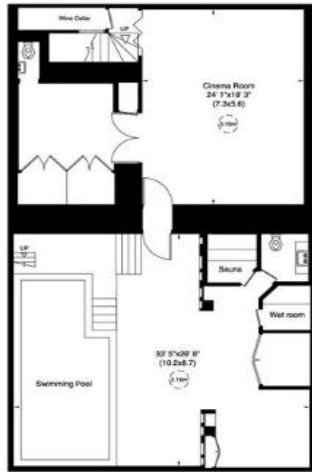

57A Princes Gate, SW7

Floor Plan by **capital group** 020 8877 7702

Basement