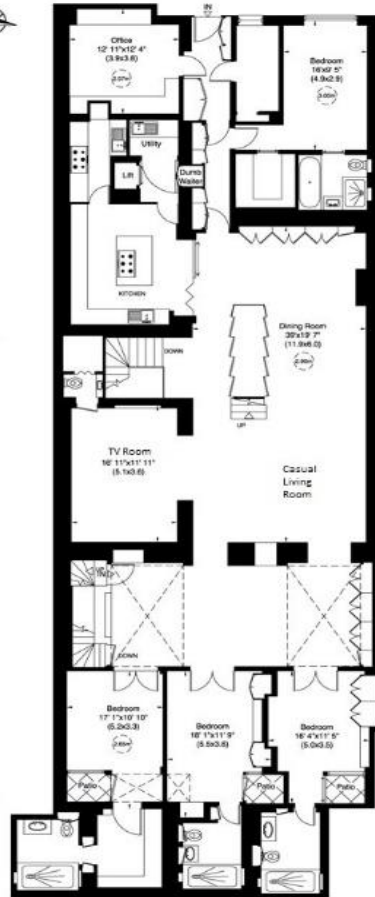

Lower Ground Floor