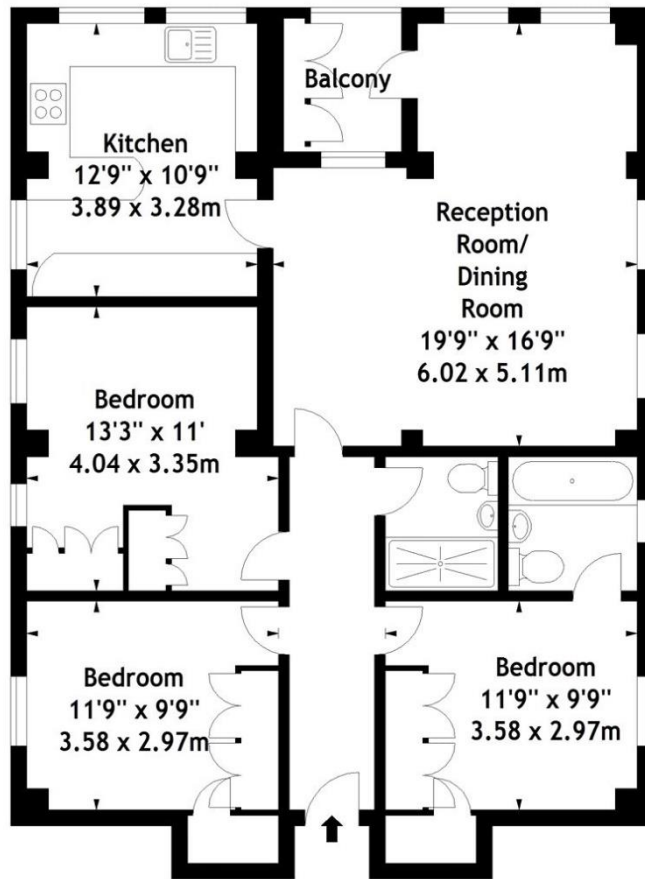

## Kensington, SW7

- Three Double Bedrooms
- Two Modern Bathrooms
- Master Bedroom with En-Suite Bathroom
- Private Balcony
- Porter
- Located Opposite Hyde Park and Kensington Palace

Short Let - A recently refurbished two double bedroom apartment in a portered building opposite Kensington Gardens.

Hyde Park Gate, SW7  
Approx. Gross Internal Area  
1018 Sq Ft - 94.57 Sq M

### Third Floor

Measured in accordance with RICS guidelines. Every attempt is made to ensure accuracy, however all measurements are approximate. This floor plan is for illustrative purposes only and is not to scale.  
© Datography Ltd 2014  
Photographs \* Floorplans \* Virtual Tours  
Tel: 0845 643 4401 [www.datography.com](http://www.datography.com)