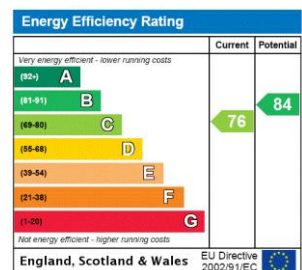

**Minimum Term:** 1 months  
**Deposit Required:** £8,307.69  
**Local Authority:** Royal Borough of Kensington & Chelsea  
**Council Tax Band:** G  
**EPC Rating:** C  
**Furnished**