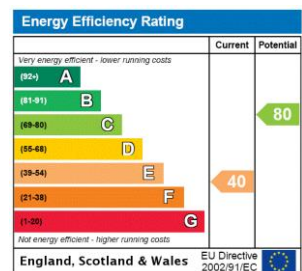

**CHESTERTONS**

**Minimum Term:** 6 months  
**Deposit Required:** £3,075.00  
**Local Authority:** Royal Borough of Kensington & Chelsea  
**Council Tax Band:** E  
**EPC Rating:** E  
**Furnished, Unfurnished**