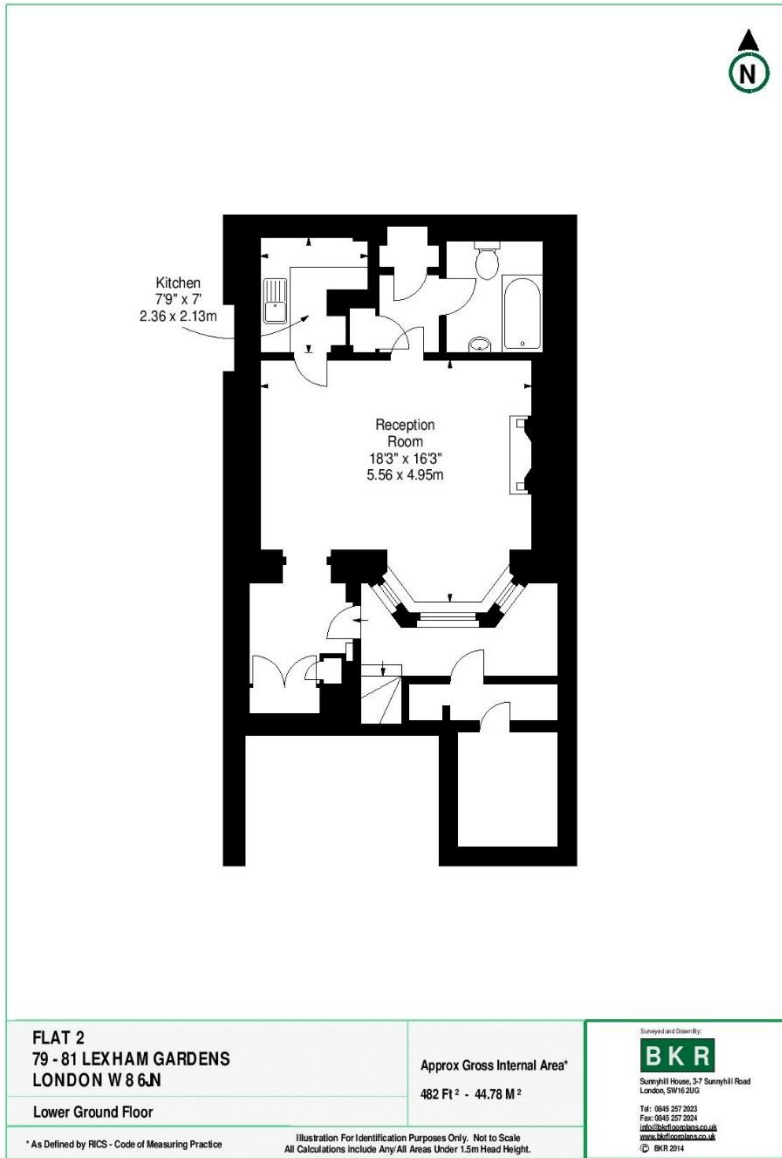

**CHESTERTONS**

**Minimum Term:** 6 months  
**Deposit Required:** £3,075.00  
**Local Authority:** Royal Borough of Kensington & Chelsea  
**Council Tax Band:** E  
**EPC Rating:** E  
**Furnished, Unfurnished**