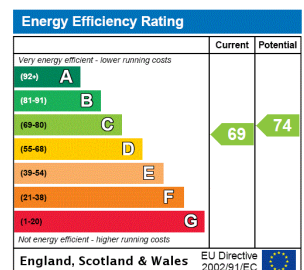

Please note that some of the marketing materials used within this advert may contain computer generated images and should be treated as guidance only.

Minimum Term: 12 months
Deposit Required: £3,500.00
Local Authority: Royal Borough of Kensington & Chelsea
Council Tax Band: F
EPC Rating: C
Unfurnished