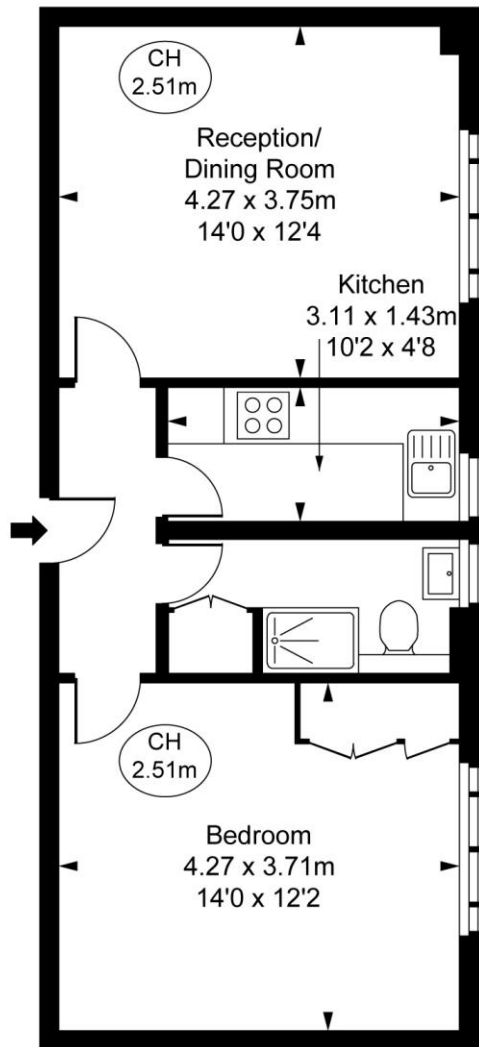

Cygnnet House

188 Kings Road, SW3

- Modern
- Lift
- Newly decorated
- Professionally managed
- Communal garden access via separate negotiation

This bright and spacious apartment is situated on the first floor (with lift) of this beautiful and well maintained block of flats on Kings Road. Benefiting from modern fully integrated kitchen and shower room, super bright and spacious living room and bedroom with floor to ceiling built-in wardrobes.

Cygnnet House,
King's Road, SW3
Approximate Gross Internal Area
45.73 sq m / 492 sq ft
(CH = Ceiling Heights)

First Floor

This plan is not to scale. It is for guidance and not for valuation purposes.
All measurements and areas are approximate only, and have been prepared in accordance with the current edition of the RICS Code of Measuring Practice.
© Fulham Performance