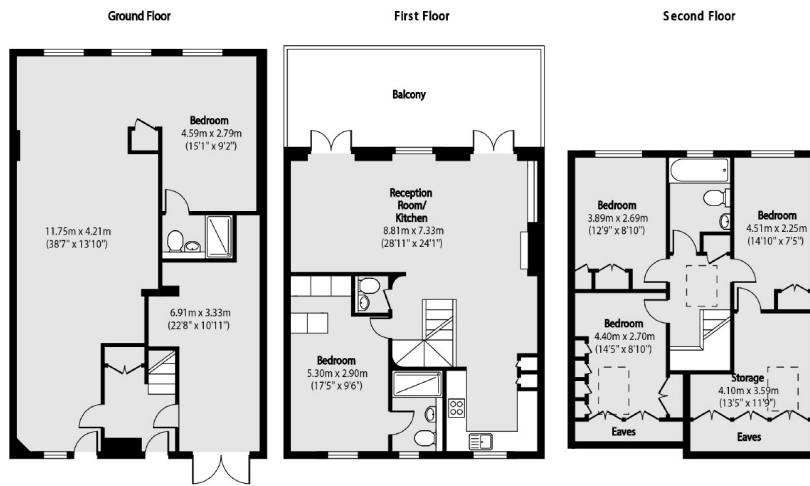

# FLETCHERS

ESTATE AGENTS

Total area (approx): 207.63 sq m (2235 sq. ft)  
Balcony total area (approx): 21.75 sq m (234 sq. ft)

Fletchers Brook Green Lettings  
144 Shepherds Bush Road, Hammersmith, London, W6 7PB  
020 7603 0603  
[brookgreenlettings@fletcherestates.com](mailto:brookgreenlettings@fletcherestates.com)