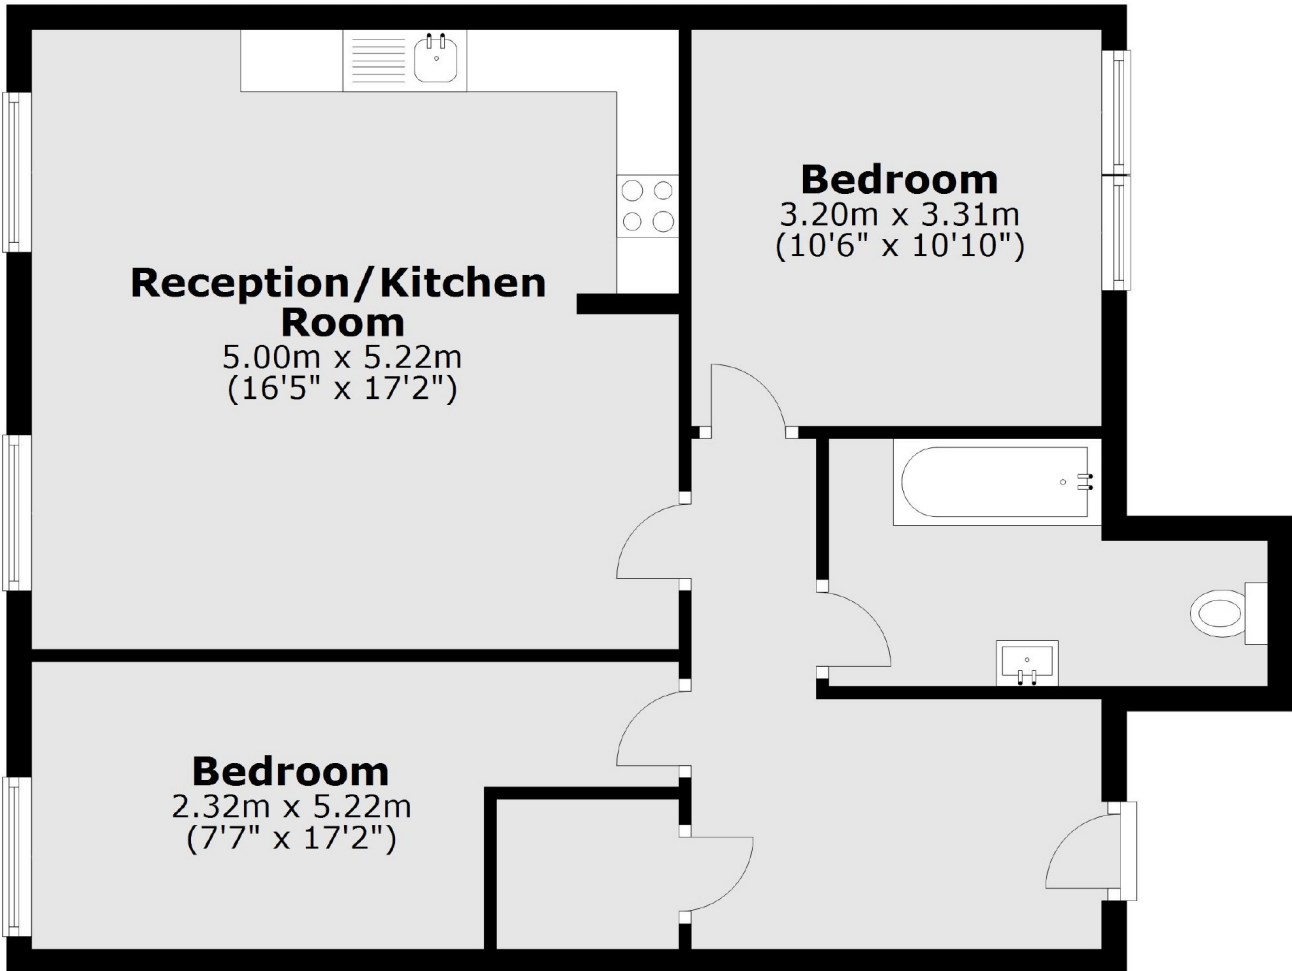

- Unfurnished • New Build • High Ceilings • Modern Decor • Two Double Bedrooms • Ample Storage •

FLETCHERS

ESTATE AGENTS

Total area: approx. 65.6 sq. metres (706.2 sq. feet)

Fletchers Brook Green Lettings
144 Shepherds Bush Road, Hammersmith, London, W6 7PB
020 7603 0603
brookgreenlettings@fletcherestates.com