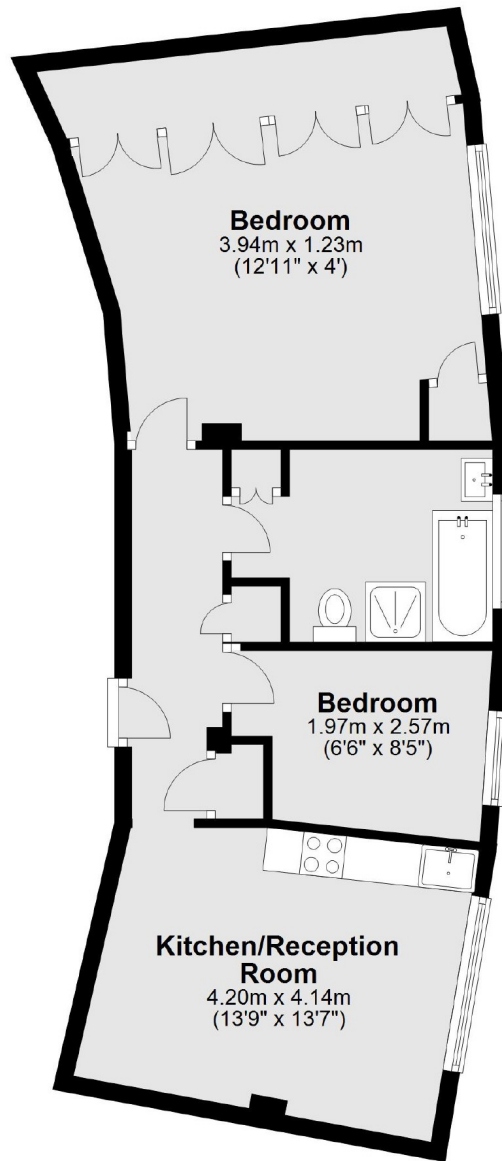

FLETCHERS

ESTATE AGENTS

Total area: approx. 52.2 sq. metres (561.8 sq. feet)

Fletchers Brook Green Lettings
144 Shepherds Bush Road, Hammersmith, London, W6 7PB
020 7603 0603
brookgreenlettings@fletcherestates.com

Energy Rating: . We aim to make our particulars both accurate and reliable. However they are not guaranteed; nor do they form part of an offer or contract. If you require clarification on any points then please contact us, especially if you're traveling some distance to view. Please note that appliances and heating systems have not been tested and therefore no warranties can be given as to their good working order.