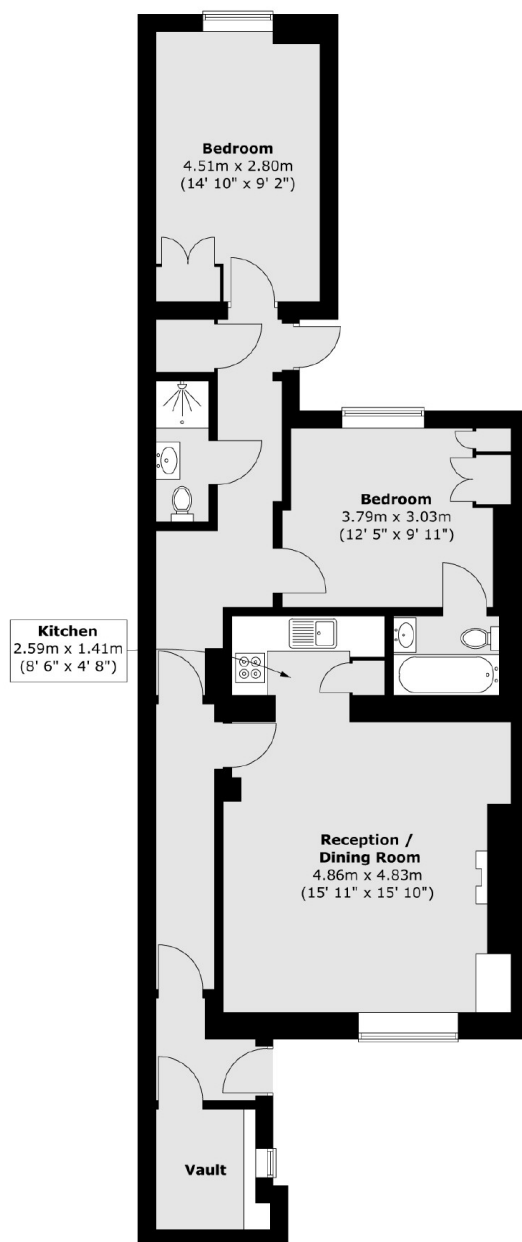

## Holland Park Avenue, W11

Features

## Lower Ground Floor

Total area (approx.) : 80.6 sq. m (867 sq. ft)  
Total vault (approx.) : 3.6 sq. m (39 sq. ft)