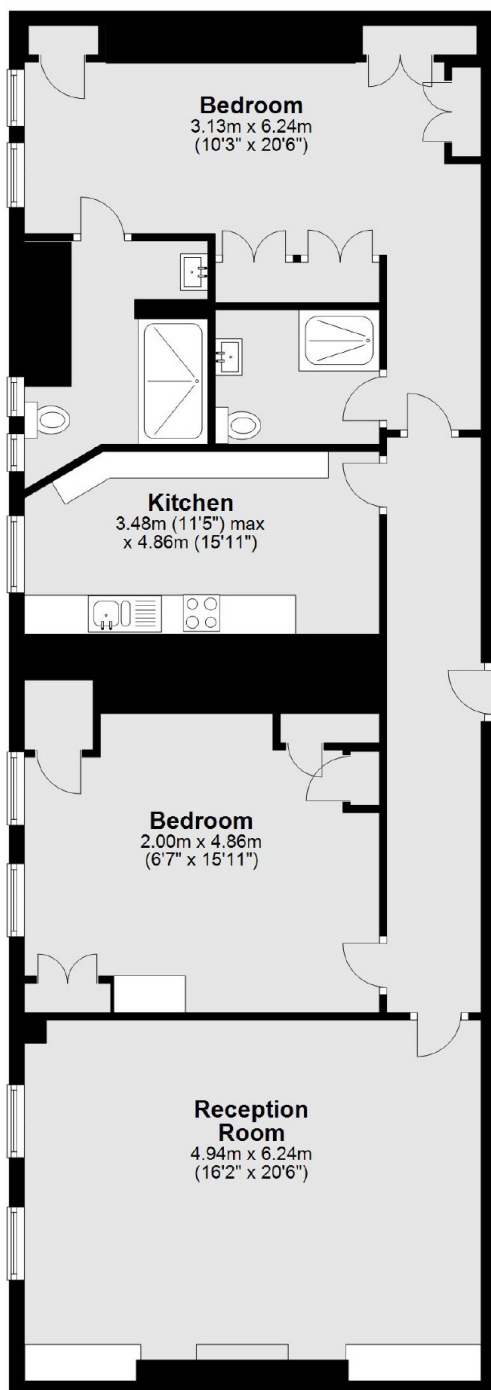

## Park Mansions, SW1X

This two bedroom property is located on the sixth floor of a portered block ideally situated in the heart of Knightsbridge. Offering spacious accommodation throughout and lift access this property is perfect for a couple or family.

### Features

- Two Bedrooms
- Two Bathrooms
- 24 Hour Concierge
- Sixth Floor (with Lift)
- Fitted Storage Throughout
- Heating & Hot Water Incl

# Park Mansions, London, SW1X

Total area: approx. 115.7 sq. metres (1245.1 sq. feet)