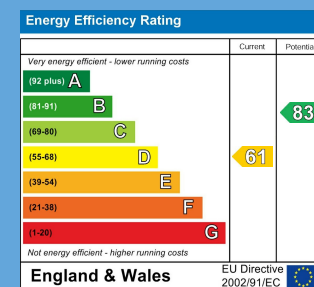

Your Property - Our Business

- Residential Estate Agents
- Lettings and Property Managers
- Land and New Homes Agents

Leamington Spa Office
Somerset House
Clarendon Place
Royal Leamington Spa
CV32 5QN

☎ 01926 881144   🌐 ehbresidential.com

Also at: Warwick, 17-19 Jury St, Warwick CV34 4EL