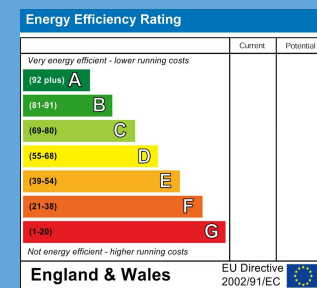

Your Property - Our Business

- Residential Estate Agents
- Lettings and Property Managers
- Land and New Homes Agents

Leamington Spa Office
Somerset House
Clarendon Place
Royal Leamington Spa
CV32 5QN

01926 881144 ehbresidential.com

Also at: Warwick, 17-19 Jury St, Warwick CV34 4EL