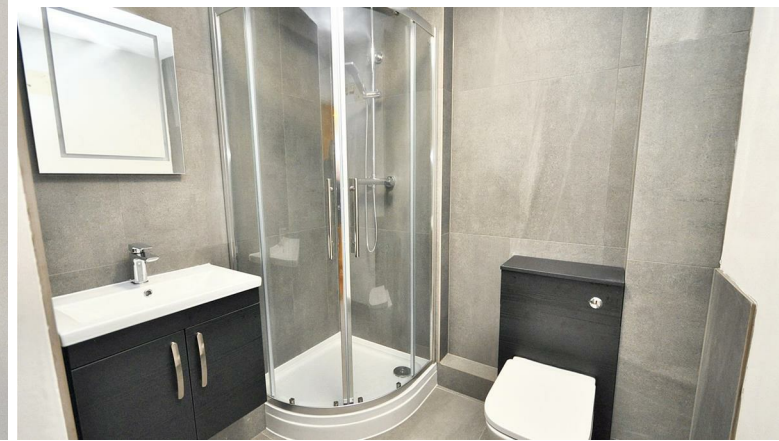

ehB
RESIDENTIAL

Your Property - Our Business

6 Kilworth House, 2 Windsor Street, Leamington Spa

£995 Per Calendar
Month

A recently renovated, furnished one bedroom apartment in the heart of the town centre.