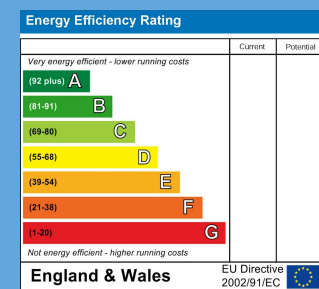

Your Property - Our Business

- Residential Estate Agents
- Lettings and Property Managers
- Land and New Homes Agents

Leamington Spa Office
Somerset House
Clarendon Place
Royal Leamington Spa
CV32 5QN

☎ 01926 881144   🌐 ehbresidential.com

Also at: Warwick, 17-19 Jury St, Warwick CV34 4EL