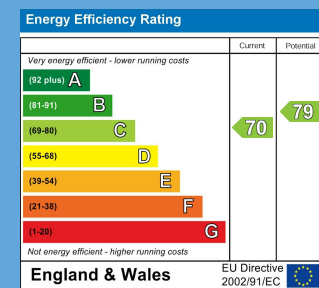

Your Property - Our Business

- Residential Estate Agents
- Lettings and Property Managers
- Land and New Homes Agents

Leamington Spa Office
Somerset House
Clarendon Place
Royal Leamington Spa
CV32 5QN

☎ 01926 881144   🌐 ehbresidential.com

Also at: Warwick, 17-19 Jury St, Warwick CV34 4EL