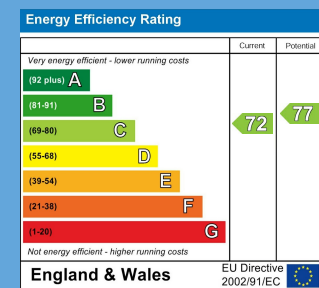

Your Property - Our Business

- Residential Estate Agents
- Lettings and Property Managers
- Land and New Homes Agents

Leamington Spa Office
Somerset House
Clarendon Place
Royal Leamington Spa
CV32 5QN

☎ 01926 881144   🌐 ehbresidential.com

Also at: Warwick, 17-19 Jury St, Warwick CV34 4EL