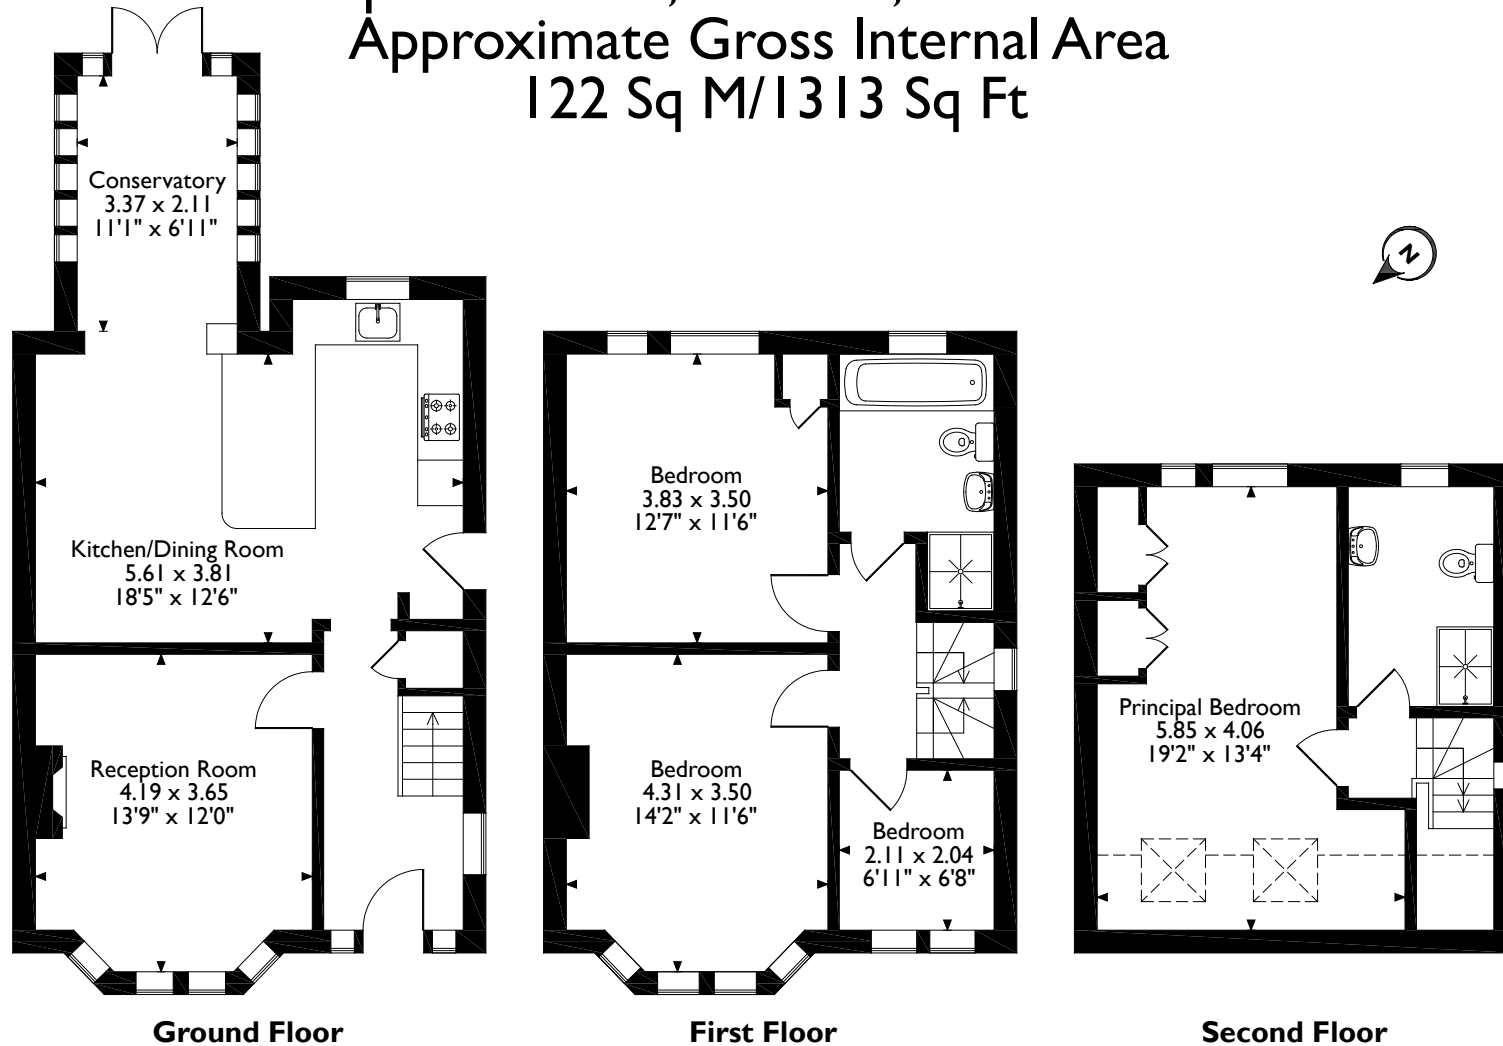

A FOUR BEDROOM, TWO BATHROOM SEMI DETACHED FAMILY HOME

Hampermill Lane, Watford, WD19 4TF

A FOUR BEDROOM, TWO BATHROOM SEMI-DETACHED FAMILY HOME

Hampermill Lane, Watford, WD19 4TF

HALLWAY • LIVING ROOM • KITCHEN/DINER • CONSERVATORY • FOUR BEDROOMS • TWO BATHROOMS • REAR GARDEN • DRIVEWAY FOR TWO CARS •

Description

A four bedroom, two bathroom semi-detached family home, conveniently located on Oxhey Hall's highly desirable Hampermill Lane.

The ground floor comprises of an entrance hall with access to a living room with bay window to the front aspect. To the rear is an open plan kitchen/diner flowing through to a double glazed conservatory with French doors to the rear garden. The first floor is comprised of two double bedrooms, one smaller single bedroom and a modern family bathroom. The spacious principal bedroom is situated on the second floor and benefits from fitted wardrobes and a showerroom with wc.

Additional Information

Tenure: Freehold

Local Authority: Three Rivers District Council

Council Tax: E

Energy Efficiency Rating: E

Hampermill Lane, Watford, Hertfordshire

Approximate Gross Internal Area 122 Sq M/1313 Sq Ft

Please note that the location of doors, windows and other items are approximate and this floorplan is to be used for illustrative purposes only. Unauthorized reproduction is prohibited.

ROBSONS

The Estate Office, Moor Park, Middlesex, HA6 2JQ