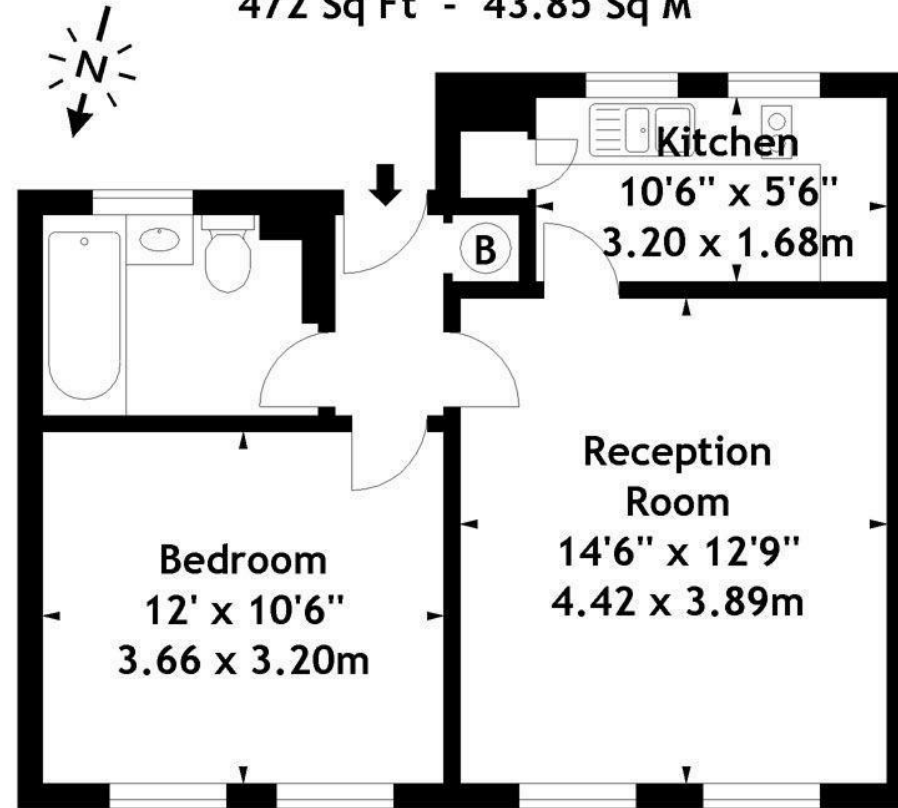

### THE SPACE

A fantastic apartment which is located on the third floor of a residential block on Little Titchfield Street, W1. The apartment offers contemporary furniture, parquet flooring, a separate kitchen, a bright and airy reception room, built-in wardrobes and a modern bathroom suite.

**Little Titchfield Street**

Little Titchfield Street, W1  
 Approx. Gross Internal Area  
 472 Sq Ft - 43.85 Sq M

**Third Floor**

Every attempt is made to ensure accuracy, however measurements are Approximate and for Illustrative purposes only. Not to Scale