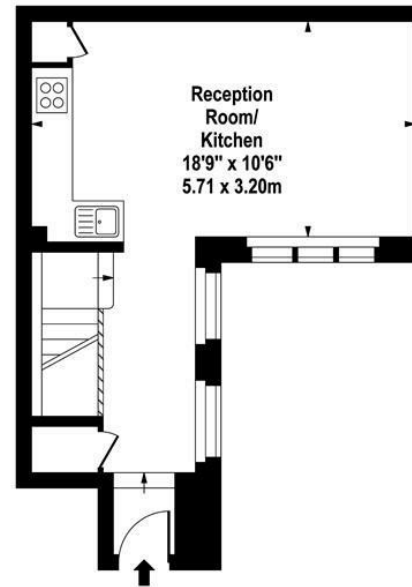

ON YOUR DOORSTEP

Riding House Café
Caravan
Honey & Co
Pure Gym
Regents Park

25 Conway Street

Conway Street, W1T 6BW

Approx. 590 sq. feet (54.81 sq. metres)

Bathroom
7'3" x 6'6"
2.21 x 1.98m

Lower Ground Floor

Ground Floor

For Illustration Purposes Only - Not To Scale
www.goldens.co.uk
Ref. No. 008389J

ldg.co.uk

Ready to talk?

**MAX
CHAUDRY**

DD: 020 7291 0998
M: 0775 687 3938
E: max@ldg.co.uk

**VAS
VASILOKONSTANTAKIS**