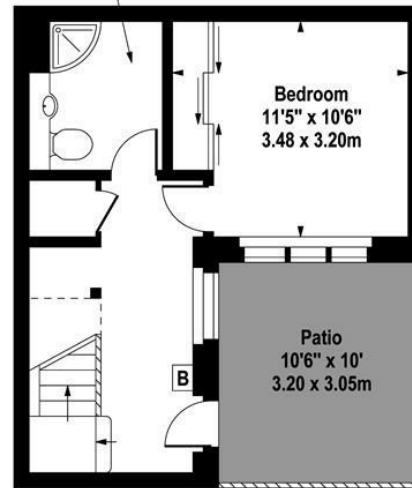

Specifics

ACCOMMODATION & FEATURES

- Available 16th of September
- Duplex Apartment
- Private Patio
- Wooden Flooring
- Period Features
- Plantation Shutters
- Open-Plan Kitchen
- Managed by LDG

COMMUTE

Great Portland Street (643m)
Warren Street (321m)

ON YOUR DOORSTEP

Riding House Café
Caravan
Honey & Co
Pure Gym
Regents Park

25 Conway Street

Conway Street, W1T 6BW

Approx. 590 sq. feet (54.81 sq. metres)

Bathroom
7'3" x 6'6"
2.21 x 1.98m

Lower Ground Floor

Ground Floor

For Illustration Purposes Only - Not To Scale
www.goldens.co.uk
Ref. No. 008389J

ldg.co.uk

Ready to talk?

**MAX
CHAUDRY**

DD: 020 7291 0998
M: 0775 687 3938
E: max@ldg.co.uk

**VAS
VASILOKONSTANTAKIS**