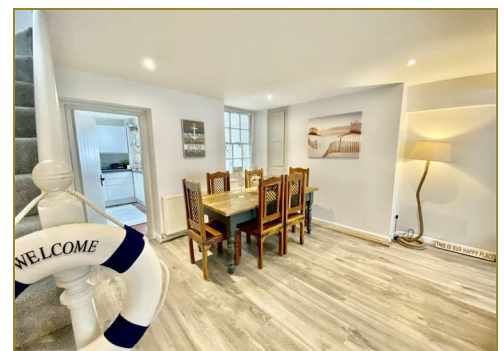

The accommodation has been modernised and improved and a viewing is recommended. Briefly comprises of: Hall. Lounge-Diner. Kitchen. Two bedrooms and Bathroom. Lawned garden to the rear. The property is situated off a small lay by which provides ample parking area.

GROUND FLOOR

Hall

Laminate wood effect floor. Stairs to first floor. Under stairs cupboard. Opening to:

Lounge-Diner 11'9 x 22'4 (3.58m x 6.81m)

Two radiators. Fireplace. Door to:

Kitchen 15'10 x 10'1 (4.83m x 3.07m)

Modern fitted kitchen with one and a half bowl sink unit. Ceramic hobs with filter hood over. Oven. Integral fridge and freezer. Dishwasher. Storage cupboard with Elektra Compact boiler for central heating. Outside door to rear.

FIRST FLOOR

Landing

Bathroom 9'5 x 5'8 (2.87m x 1.73m)

Modern white suite with low level w.c. Vanity washbasin. Panelled bath. Corner shower cubicle. Towel radiator.

Bedroom 1 9'0 x 12'6 (2.74m x 3.81m)

Radiator.

Bedroom 2 6'0 x 10'11 (1.83m x 3.33m)

Radiator.

SERVICES

We understand that mains water, electricity and drainage are connected to the property. Prospective purchasers should make their own enquiries as to the suitability and adequacy of these services.

TENURE

We understand the property is freehold with vacant possession available on completion.

Tudor

Plas Y Ward, Y Maes, Pwllheli, Gwynedd, LL53 5DA

T: 01758 701 100

E: info@huwtudor.co.uk

www.huwtudor.co.uk