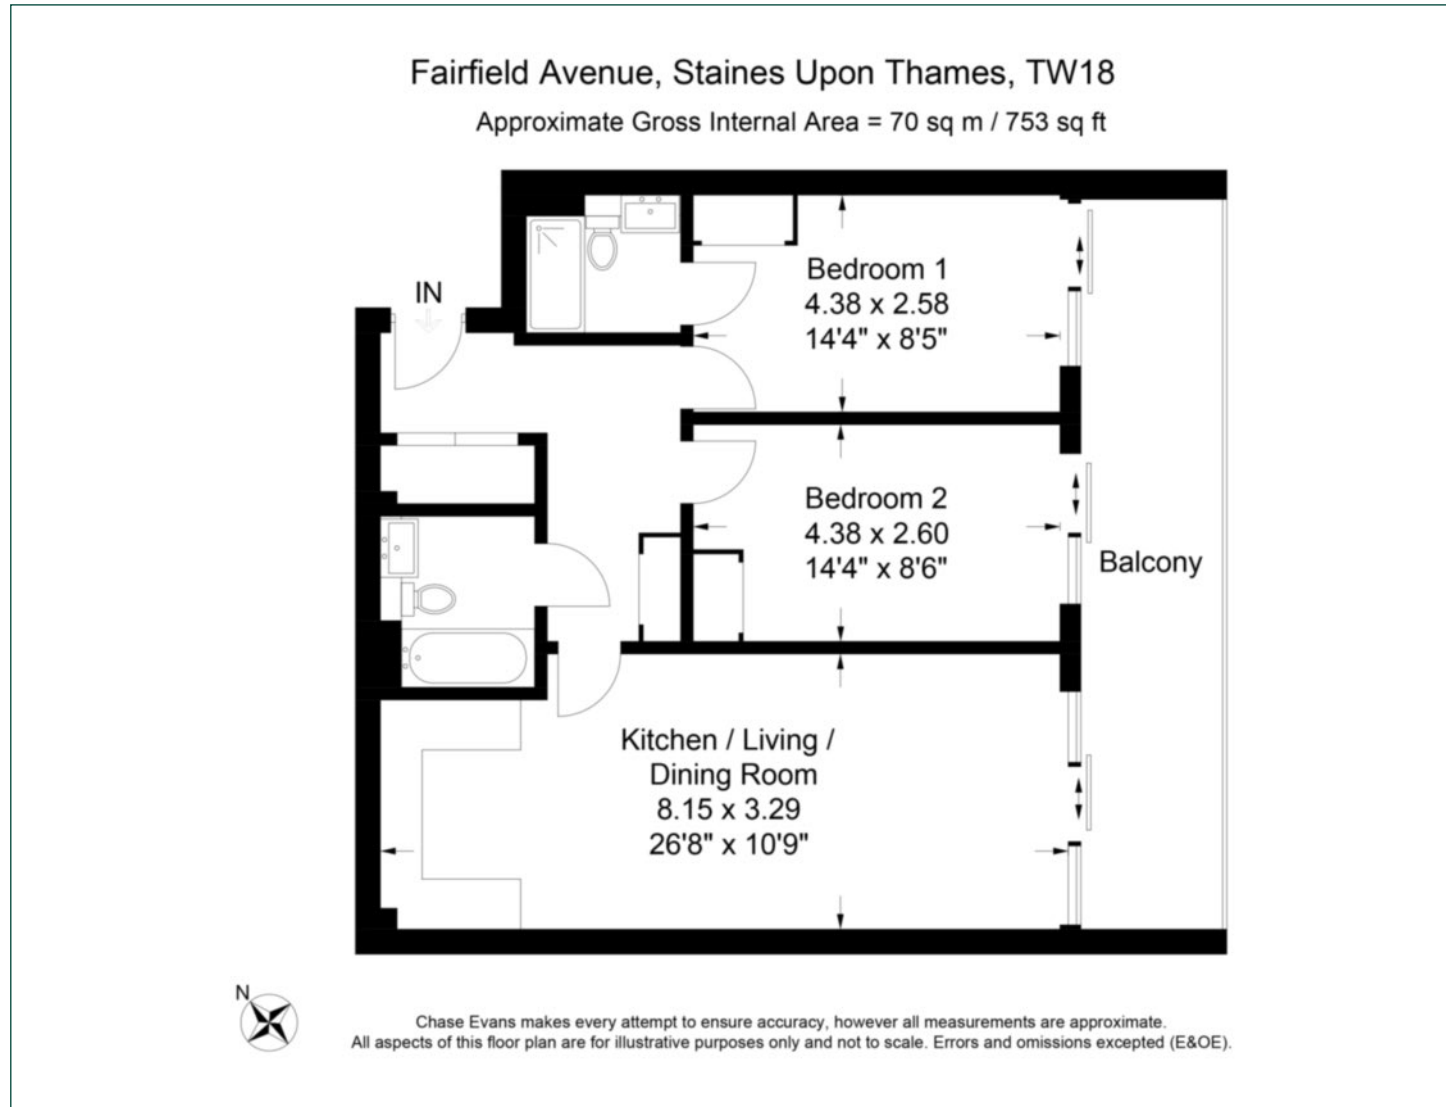

24-Hour Concierge

0.2 MI Staines

Wonderfully bright two bedroom, two bathroom apartment in the south-after London Square Staines development, TW18. The open-plan kitchen/living room has a sleek, modern kitchen with integrated appliances and features wood floors, underfloor heating, large wall glazing with sliding doors leading to a private balcony which is accessed from all rooms.

The master bedroom is en suite and there is a second double bedroom and a family bathroom. The apartment is beautifully furnished and light with carpets and good storage space in bedrooms.

The master bedroom has an en suite shower.

# Floorplan