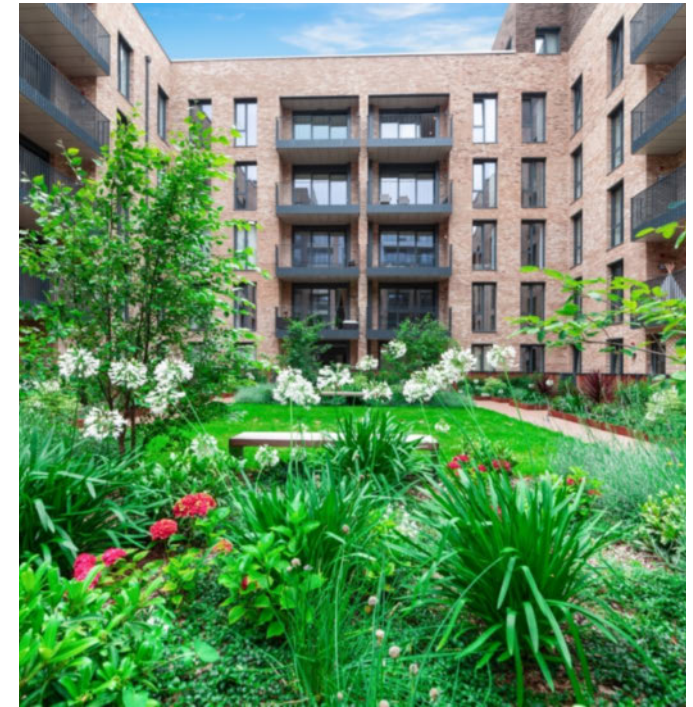

Epsom House, Fairfield Avenue, Staines Upon Thames, TW18

2 Bedrooms

2 Bathrooms

1 Reception

Balcony

Gymnasium

Secure Cycle Storage

Local Amenities

24-Hour Concierge

0.2 MI Staines

Wonderfully bright two bedroom, two bathroom apartment in the south-after London Square Staines development, TW18. The open-plan kitchen/living room has a sleek, modern kitchen with integrated appliances and features wood floors, underfloor heating, large wall glazing with sliding doors leading to a private balcony which is accessed from all rooms.

The master bedroom is en suite and there is a second double bedroom and a family bathroom. The apartment is beautifully furnished and light with carpets and good storage space in bedrooms.

The master bedroom has an en suite shower.

Residents benefit from 24-hour concierge services, access to a gym, cycle storage and large central courtyard gardens. London Square Staines is a stone's throw from the High Street and a short walk from Staines Rail station.

London is reached in 35mins via train and Staines is close to Heathrow Airport via A30, M25 AND M4. An extensive bus network linking Staines with Egham, Ascot and Windsor, as well as Heathrow Airport.

Local Authority: Spelthorne District (B)

Council Tax Band: C

EPC:

Security deposit: equivalent to 5 weeks' rent