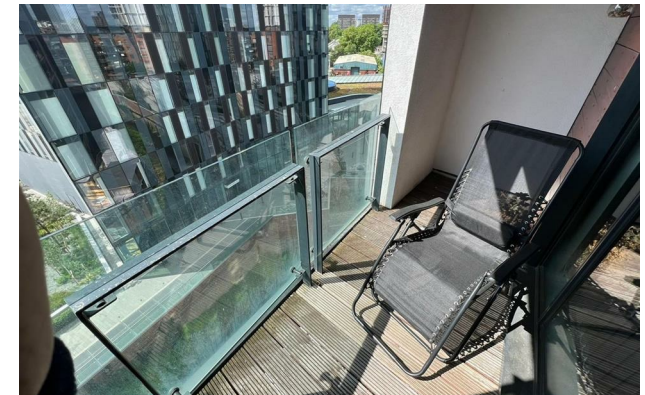

### The Property

Available Late July. This apartment is located in Block B Hill Quays with water views and balcony. Hill Quays benefits from an impressive glass atrium which lights the internal corridors and ornamental garden. Entrance hall with ample storage space, spacious living room with floor to ceiling window and open to the kitchen. This comes with white high gloss kitchen and fitted appliances, dishwasher, washer/dryer, oven and hob. Two double sized bedrooms with the master having full en-suite shower and separate family bathroom with tiled floor and chrome heated towel rail. The property comes furnished. EPC Rating C. Tax Band E. No Parking.