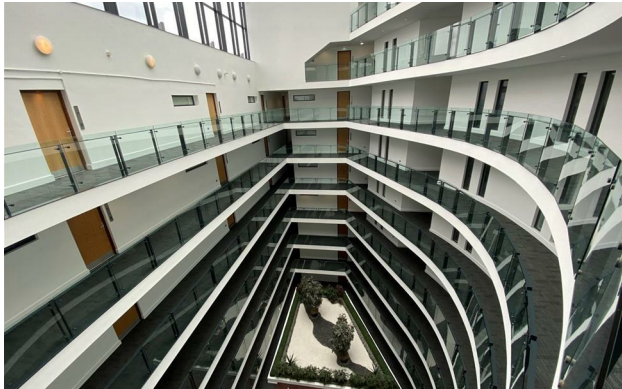

- Available Late July
- Two Double Bedrooms
- Close to Universities
- Tax Band E
- EPC Rating C
- No PARKING
- Close to Transport links
- Balcony

Energy Efficiency Rating		
	Current	Potential
Very energy efficient - lower running costs		
(92 plus) A		
(81-91) B		
(69-80) C		
(55-68) D		
(39-54) E		
(21-38) F		
(1-20) G		
Not energy efficient - higher running costs		
England & Wales	EU Directive 2002/91/EC