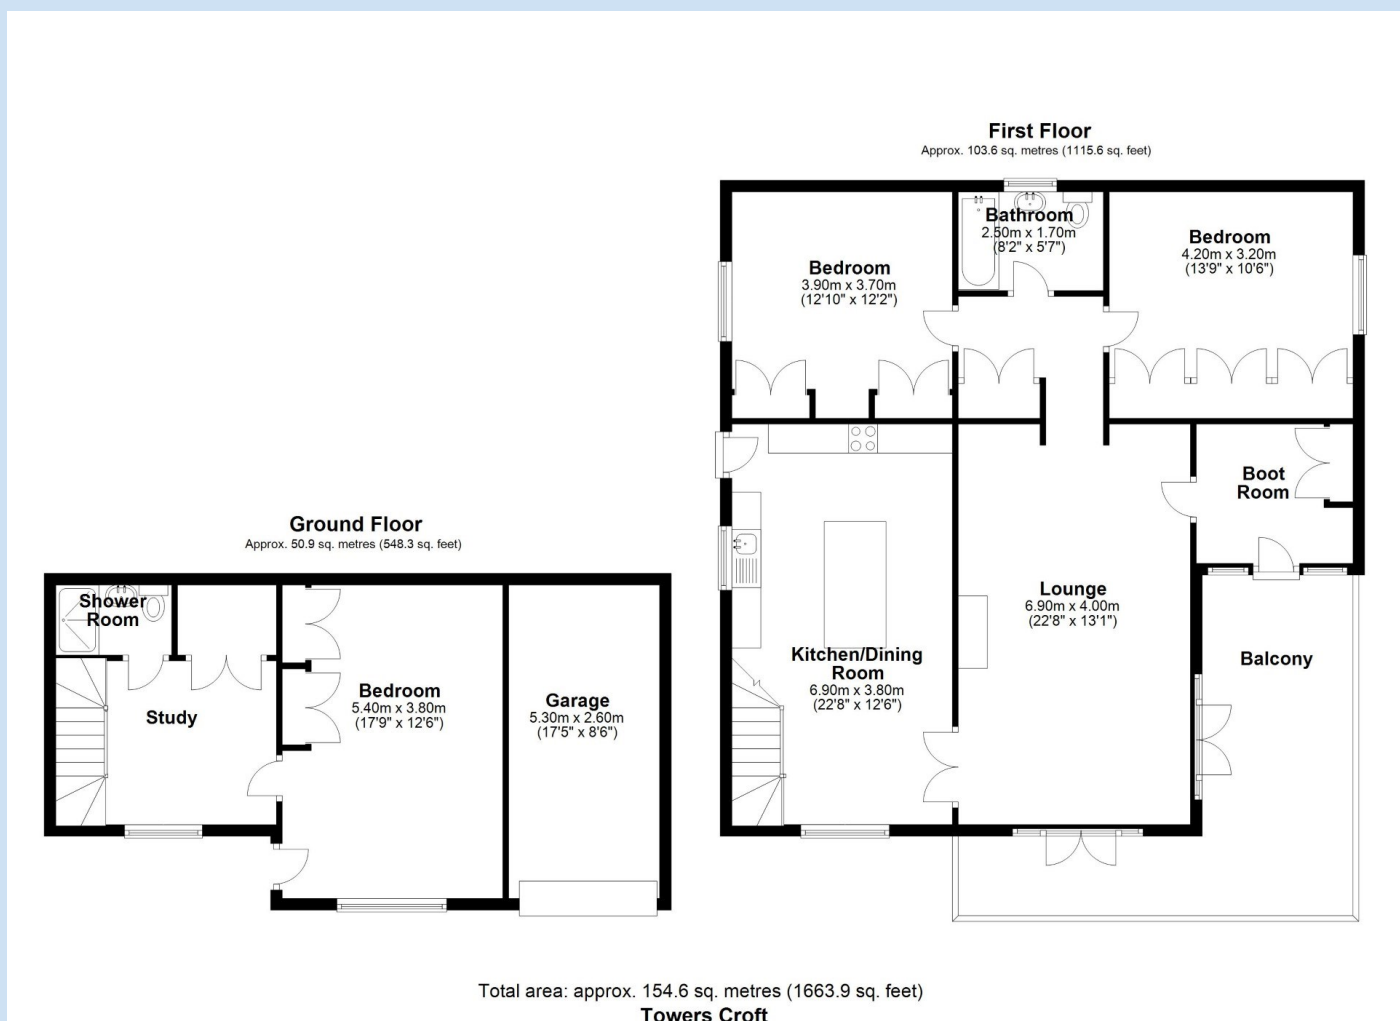

Tenure Freehold   **Council tax** Band E

Fixtures & Fittings   Where specifically mentioned in these sales particulars are included in the sale price.

N.B Please note, that none of the services, heating systems or any appliances at this property have been tested, therefore no warranty can be given or implied as to their working order. These particulars do not constitute or form a part of any contract. Whilst Harwood Estate Agents and their employees take every care in the preparation of these particulars they hereby state both on behalf of themselves and the vendor that no intending purchaser should rely on any of the statements of representation of fact and the intending purchaser should make his/her own inspection and enquiries in order to satisfy himself/herself of their authenticity and no responsibility is accepted for any error or omission herein.

Details prepared : 29th April 2024