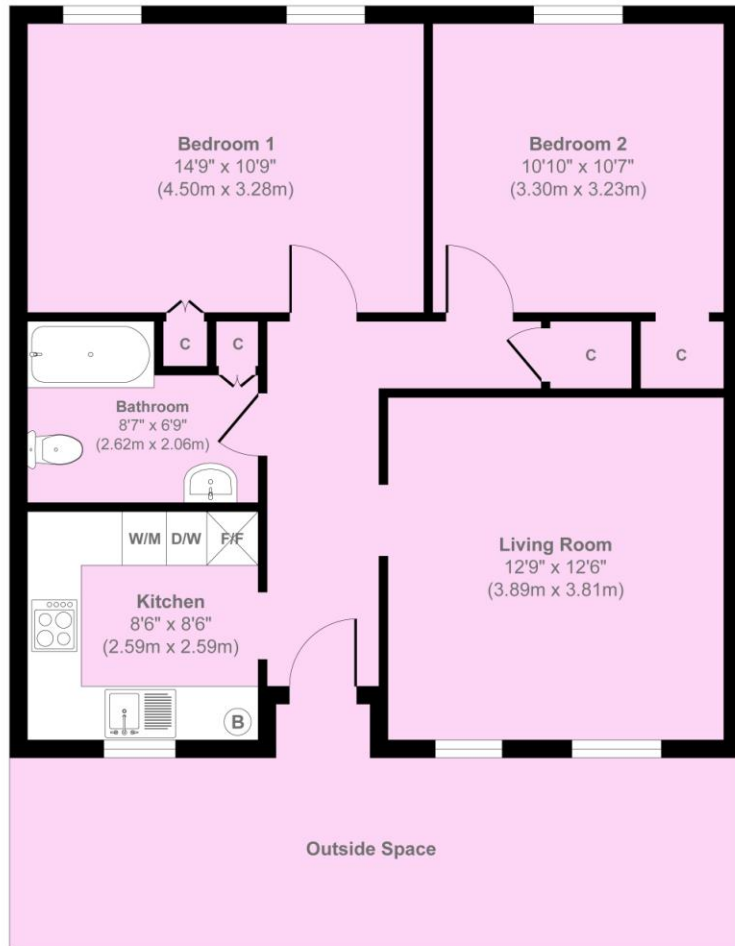

Broomsleigh. Biggin Hill

Second Floor

Approx. Gross Internal Floor Area 681 sq. ft / 63.26 sq. m

Distances are taken from googlemaps.co.uk. They are approximate and are to be used as rough guide only.

Buses: Right outside. Taking you to Bromley South. 7.3 Mile circa 20 minutes

Villages

Westerham Market Village 3.7 Miles

Downe 3.4 Miles

Cudham 2.8 Miles

Tatsfield 1.8 Miles

Brasted 4.8 Miles

Agents note:

Gas Central Heating.

London Borough of Bromley. Council Tax Band. TBV

Lease 961 years, ground rent and service charge TBV

OUTSIDE: There is outside space, outside the front door which provides enough room for a table, parasol and chairs

EPC ORDERED