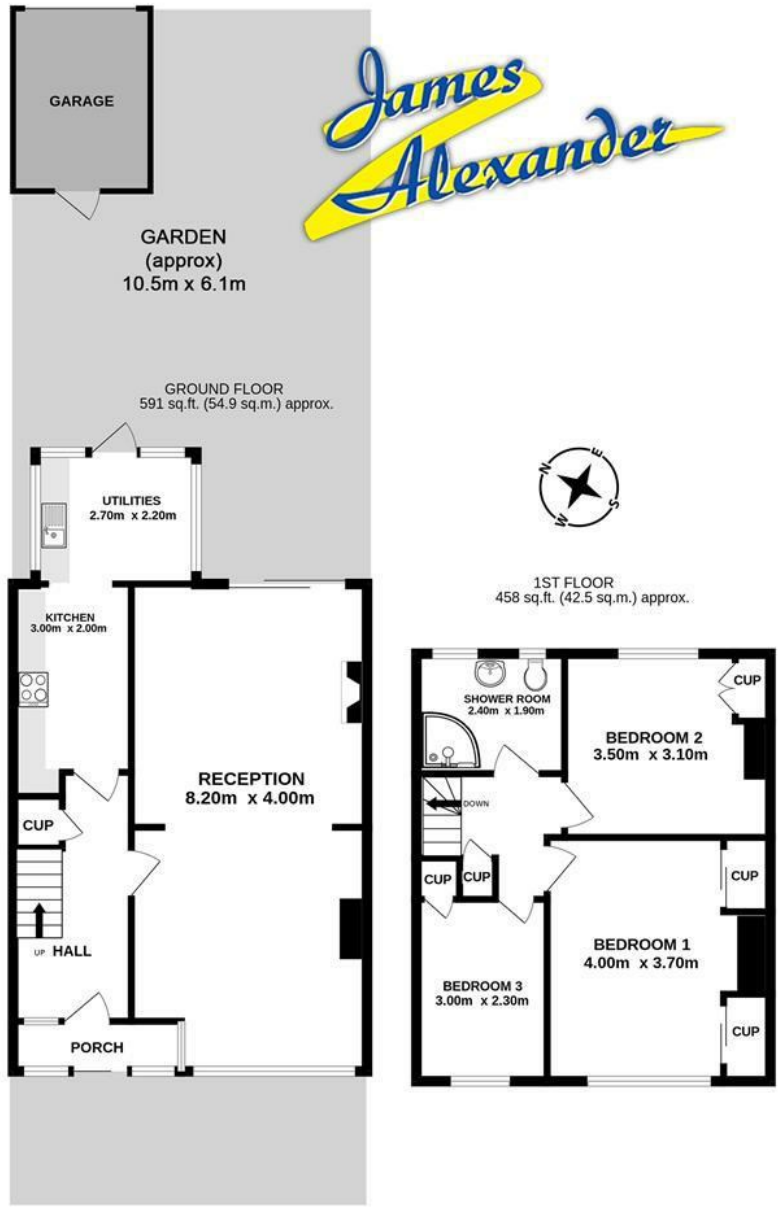

Energy Efficiency Rating		
	Current	Potential
<i>Very energy efficient - lower running costs</i>		
(92 plus) A		87
(81-91) B		
(69-80) C	72	
(55-68) D		
(39-54) E		
(21-38) F		
(1-20) G		
<i>Not energy efficient - higher running costs</i>		
England & Wales	EU Directive 2002/91/EC