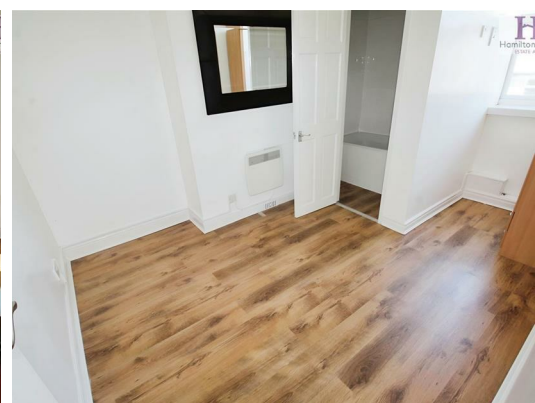

Flat 1, 105 Leeds Road, Ilkley, West Yorkshire, LS29 8EG £695

ONE BEDROOM FLATFIRST FLOOR***CLOSE TO TOWN CENTRE***

HAMILTON BOWER are pleased to offer TO LET this fully refurbished one bedroom first floor flat situated close to the town centre of Ilkley. Early viewing is advised to fully appreciate all this property has to offer. Comprising of ground floor entrance, stairs to first floor, lounge, bedroom with bathroom, galley kitchen with W.c off.

TO VIEW CONTACT HAMILTON BOWER TODAY!!!

COUNCIL TAX BAND - A

EPC RATING - E

ENTRANCE

LOUNGE

Spacious lounge with an abundance of natural light from the front and side aspect double glazed windows.

Laminate flooring and an electric fire with decorative surround.