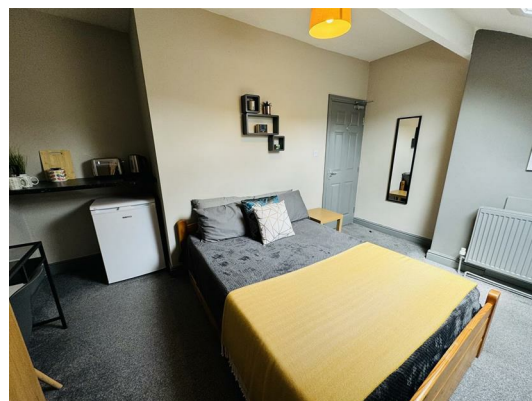

Room 6, 8 Hope View, Shipley, West Yorkshire, BD18 2NG
£480

HAMILTON BOWER are delighted to offer ROOM 6 to let at £430pcm . This recently renovated accommodation boasts super fast WIFI, fully furnished with all bills included!!!!

TO VIEW CONTACT HAMILTON BOWER TODAY!!!

OVERVIEW

This bedroom has been refurbished and finished to a very high standard, offering contemporary furnishings. It also benefits from a deluxe ortho double bed, fantastic storage including a chest of drawers, under bed storage, a matching large wardrobe as well as a work from home/computer desk and chair, to make you feel right at home straight away. The room even includes a USB plug for all your devices and a fridge and small kitchenette area for your convenience.

There is a very large, shared communal kitchen which has a flat screen TV, table & seating area and a American style fridge freezer with your own shelf and a cupboard to store your dry food.

There's also a Hotpoint Whirlpool washing machine as well as a tumble dryer for your use.