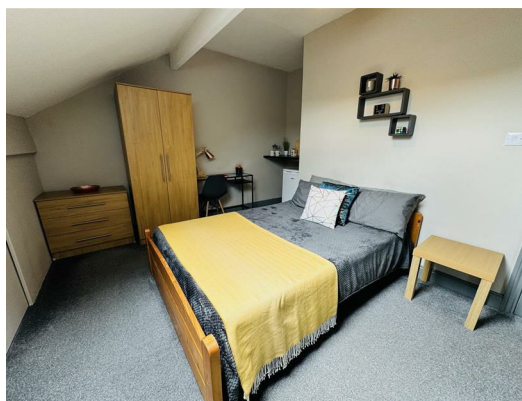

Room 6, 8 Hope View, Shipley, West Yorkshire, BD18 2NG
£480

HAMILTON BOWER are delighted to offer ROOM 6 to let at £430pcm . This recently renovated accommodation boasts super fast WIFI, fully furnished with all bills included!!!!

TO VIEW CONTACT HAMILTON BOWER TODAY!!!

OVERVIEW

This bedroom has been refurbished and finished to a very high standard, offering contemporary furnishings. It also benefits from a deluxe ortho double bed, fantastic storage including a chest of drawers, under bed storage, a matching large wardrobe as well as a work from home/computer desk and chair, to make you feel right at home straight away. The room even includes a USB plug for all your devices and a fridge and small kitchenette area for your convenience.