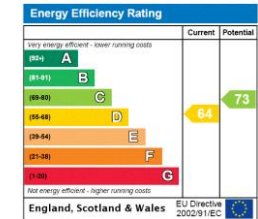

Tenure: Freehold
Local Authority: Hammersmith & Fulham
Council Tax Band: G

Guide Price £1,700,000