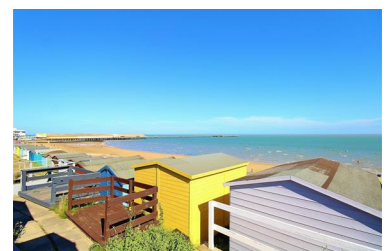

Southcliff Walton On The Naze, CO14 8ER

Situated on the Walton Seafront and benefiting from long distance sea views, Sheen's Estate Agents are pleased to offer for sale this THIRD ROW BEACH HUT. The hut is located within few hundred metres of public toilets, fresh water supply and is within a quarter of a mile of Walton's town centre, the pier and the mainline railway station with links to London Liverpool Street.

- 12' x 7'10" Beach Hut
- Front Decked Balcony
- Close to Toilets
- Close to Fresh Water Supply
- Close to Town Centre
- Distant Sea Views
- Walton-on-the-Naze
- Third Row

Price £18,000 Leasehold

Accommodation comprises with approximate room sizes:-

Steps leading to stable door:

Beach Hut

12' x 7'10"

Fitted rolled edge work surface. Opening window to front.

Outside - Front

Front decked seating area.

JAF/08.22

ANTI-MONEY LAUNDERING REGULATIONS 2017 - Prospective purchasers will be asked to produce photographic identification and proof of residence documentation once entering into negotiations for a property in order for us to comply with current Legislation.