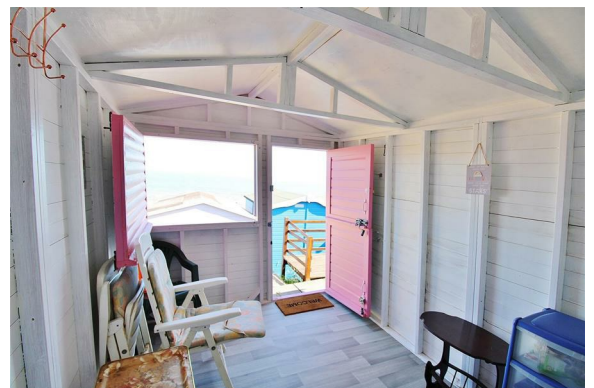

- 12' x 7'10" Beach Hut
- Front Decked Balcony
- Close to Toilets
- Close to Fresh Water Supply
- Close to Town Centre
- Distant Sea Views
- Walton-on-the-Naze
- Third Row

Price £18,000 Leasehold

Accommodation comprises with approximate room sizes:-

Steps leading to stable door:

Beach Hut

12' x 7'10"

Fitted rolled edge work surface. Opening window to front.

Outside - Front

Front decked seating area.

JAF/08.22

ANTI-MONEY LAUNDERING REGULATIONS 2017 - Prospective purchasers will be asked to produce photographic identification and proof of residence documentation once entering into negotiations for a property in order for us to comply with current Legislation.