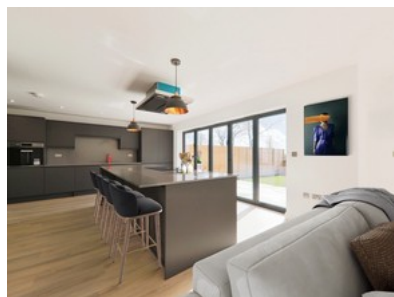

8 Meadow Court, Newport

GUIDE PRICE £420,000

beercocks
valuing people, not just houses

- ✔ South Facing Plot
- ✔ Small Select Development In Village Location
- ✔ Only Two Remaining Properties Available
- ✔ Stylish Modern Detached House
- ✔ Four Double Bedrooms And Three Bathrooms
- ✔ Freehold