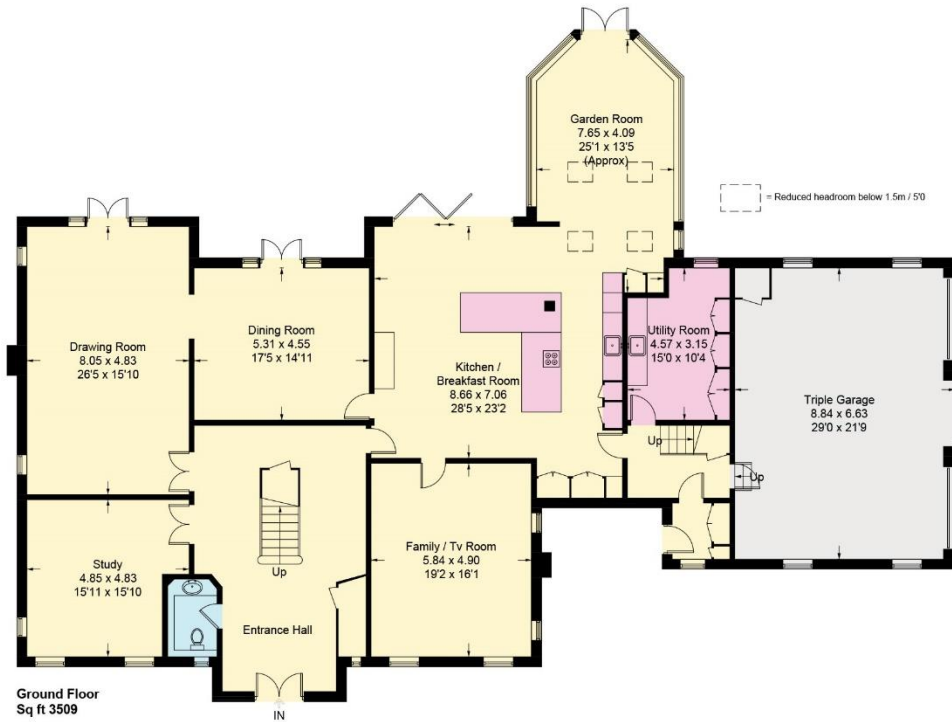

ST CHARLES
HOUSE

St Charles House

Approximate Gross Internal Area Total = 581.4 sq m / 6258 sq ft

Illustration for identification purposes only, measurements are approximate, not to scale. FloorplansUsketch.com © 2024 (ID1013361)