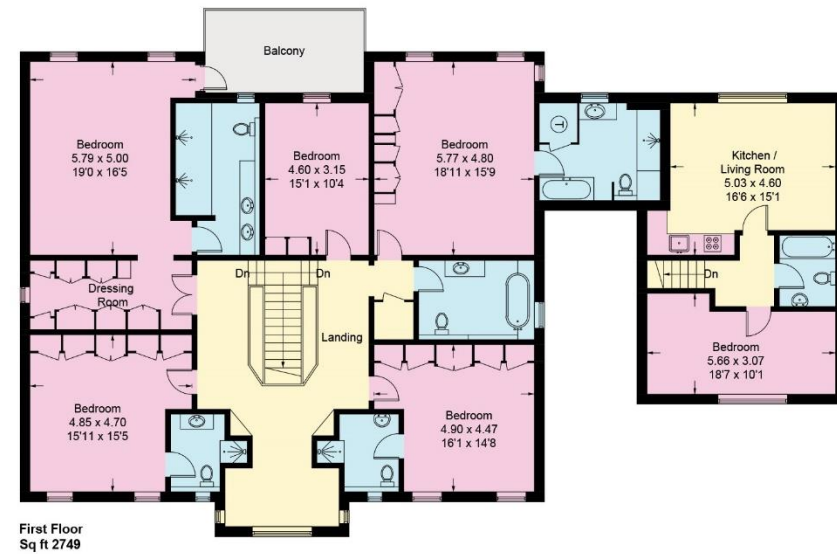

ST CHARLES
HOUSE

St Charles House

Approximate Gross Internal Area Total = 581.4 sq m / 6258 sq ft

Illustration for identification purposes only, measurements are approximate, not to scale. FloorplansUsketch.com © 2024 (ID1013361)