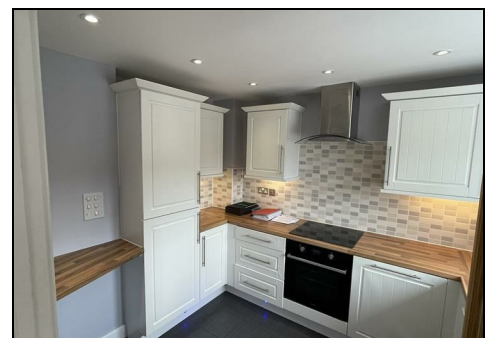

3 Pen Y Morfa Close, Newquay, Cornwall TR8 4AZ

Modern mid-terrace 2 bedroom house situated at the top of the popular village of St Mawgan.

£1,295 PCM

The property is unfurnished and is available from mid-September for 12 months. The deposit is equivalent to 1 month's rent.