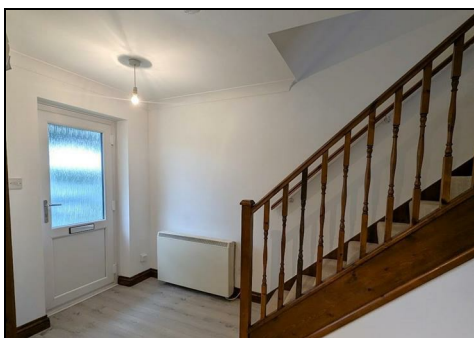

4 Sycamore Gardens, Newquay, Cornwall TR8 5EG

Modern mid-terrace 2 bedroom house close to the A30.

£895 PCM

The property is unfurnished and is available from now for 12 months. The deposit is equivalent to a month's rent.