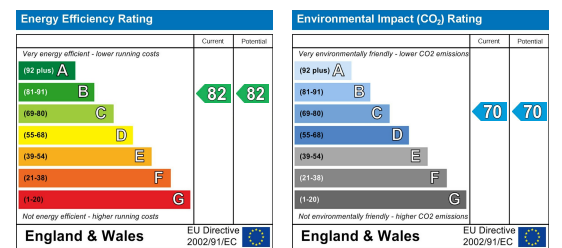

JENNINGS & BARRETT

216 West Carriage House

London, SE18 6GB

£1,450 Per Month

Floor Plan

Area Map

Energy Efficiency Graph

Viewing