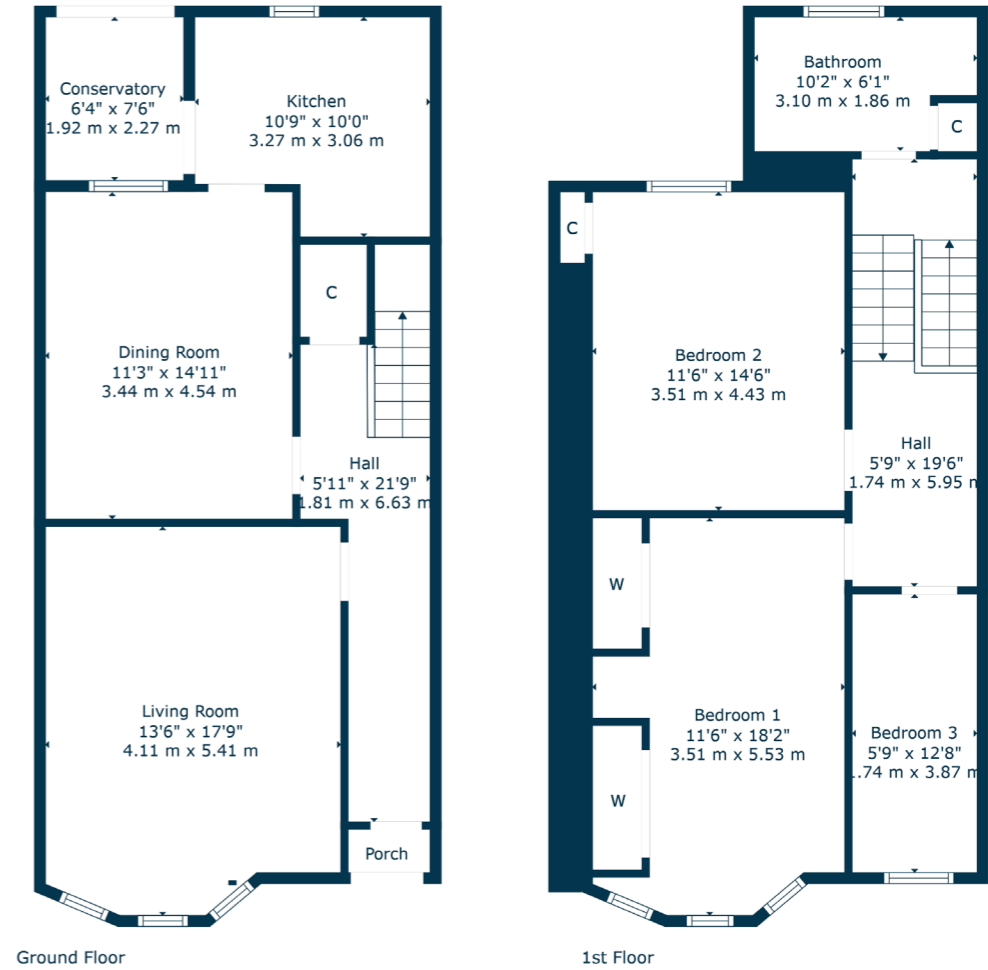

The Scotstoun Conservation Area offers superb local amenities, including nursery, pre-school, primary and secondary education, both within the private and state sectors. The renowned Scotstoun Leisure Centre, home to Glasgow Warriors, offers a wide range of sporting facilities and Victoria Park is also close at hand.

There are a wide range of shops catering for day-to-day needs within the area, along with a choice of restaurants and coffee houses. For commuters, there is a choice of railway stations and regular bus links on the main road arteries providing excellent commuting to the City Centre via the Clydeside Expressway and to the south of the city via the Clyde Tunnel.

WE5198 | Sat Nav: 121 Earlbank Avenue, Scotstoun, Glasgow, G14 9EA

For the full home report visit www.corumproperty.co.uk

* All measurements and distances are approximate Floorplans are for illustration purposes and may not be to scale.