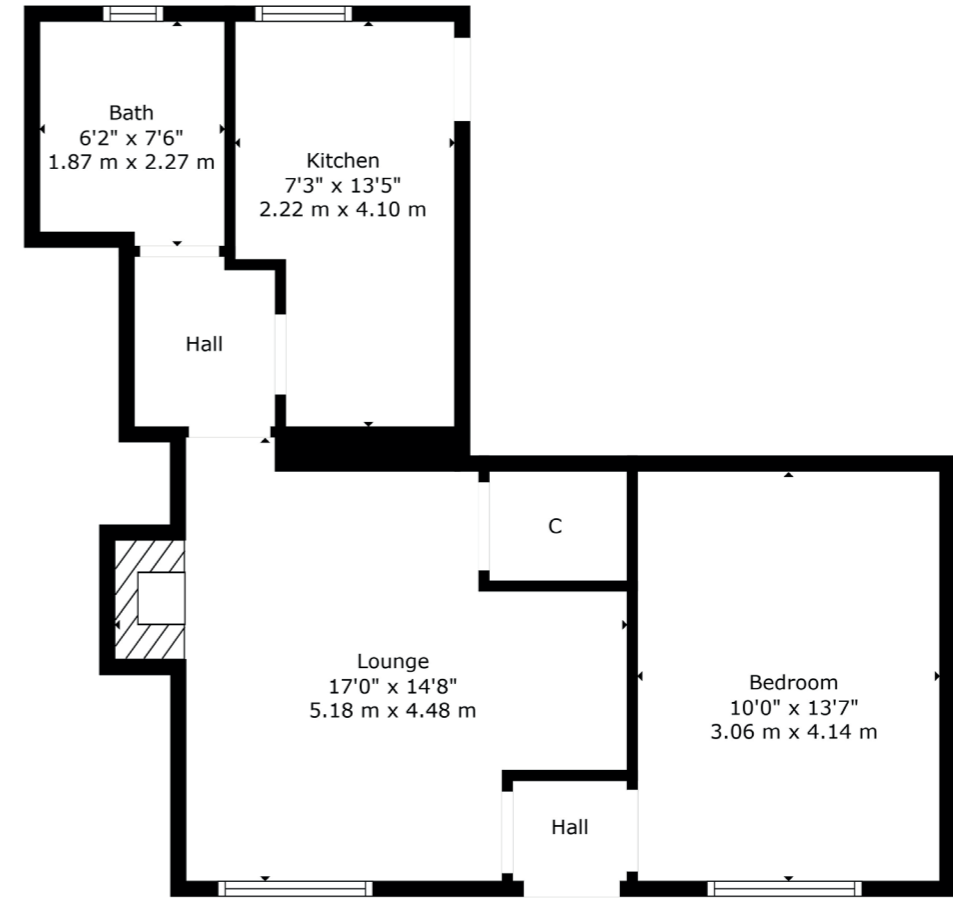

Jordanhill is an extremely popular West End suburb, with excellent local primary and secondary education at Jordanhill School. There are excellent sporting facilities, including Woodend Bowling & Tennis Club, where Corum are proud sponsors, and Hillhead Jordanhill Rugby Club, based at Hughenden. The area is within close proximity to Scotstoun Leisure Centre and show ground, home to the Glasgow Warriors. Jordanhill is adjacent to Victoria Park, one of the largest green spaces in Glasgow and the area also benefits from local pubs and restaurants, including The Three Crows and Little Soho.

The property is well situated for access to good public transport links, including Jordanhill Railway Station, Anniesland Railway Station and a number of bus routes. There is also easy access to Glasgow's motorway network, via the Clyde Tunnel and Clydeside Expressway

WE4942 | Sat Nav: 624 Crow Road, Jordanhill, G13 1NN

For the full home report visit www.corumproperty.co.uk

* All measurements and distances are approximate Floorplans are for illustration purposes and may not be to scale.