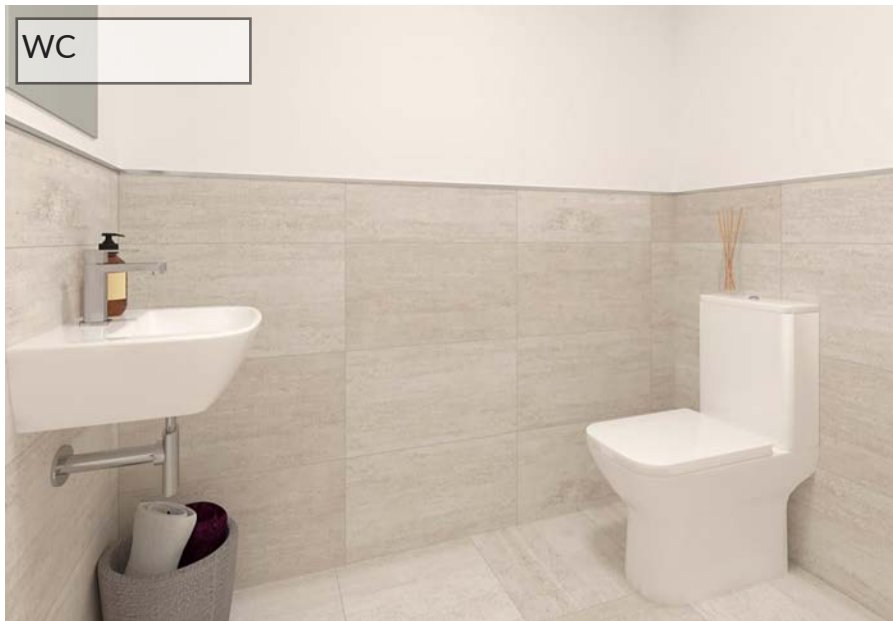

## KEY FEATURES

- Spacious 3 bedroom semi detached house set adjacent to the architecturally renowned Cairndhu House
- Designed to complement the original house with intricate roof structure and coordinated roof tiles
- Private front & rear entrances
- Designer German open plan kitchen equipped with state of the art BOSCH integrated appliances
- Island / breakfast bar with modern induction hob featuring inbuilt extraction by FABER
- Master bedroom benefits from designer en-suite with vanity unit by PORCELANOSA
- PORCELANOSA have exclusively curated luxury tiling designs for the main shower room, WC and en suite from their award winning tile range
- Chrome sockets to kitchen / living and hall. USB sockets to kitchen and bedrooms
- Impressive internal and loft storage
- Master and secondary bedroom with built in wardrobes
- High efficiency air source heat pump system with hot water cylinder
- High performance sash and casement timber windows finished in white. Composite external door in white
- Luxurious AMTICO flooring and deluxe carpets throughout
- 2 allocated parking spaces
- Access to E.V. charging infrastructure
- Communal mature garden grounds extend this 2 bedroom house

PREVIOUS PANACEA DEVELOPMENTS

WC

EN SUITE

BATHROOM

BATHROOM