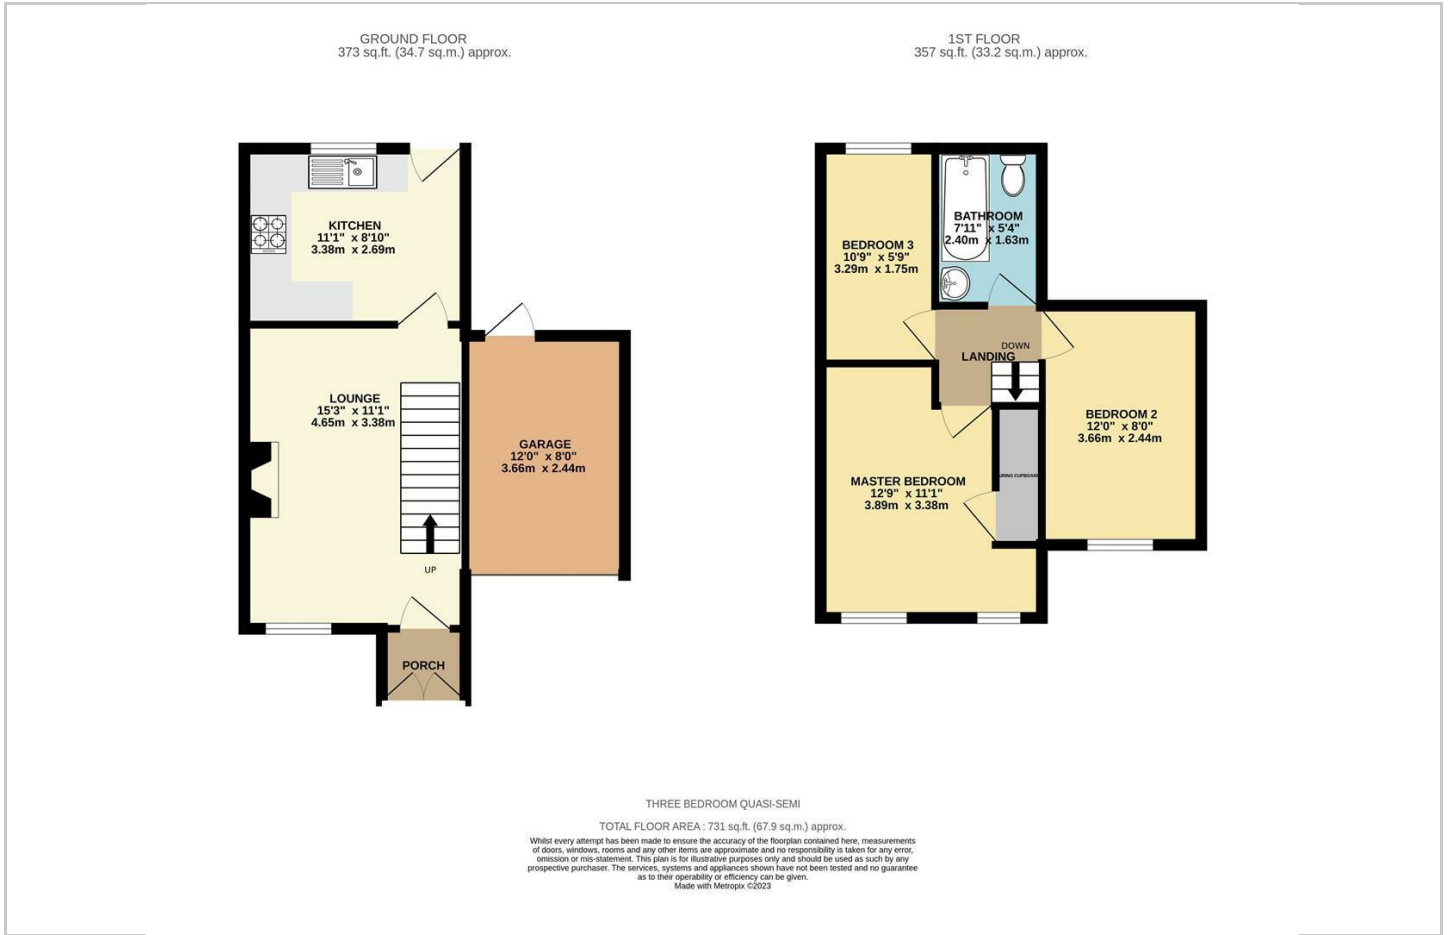

1

22 Greenoak

Description

NO CHAIN Park Lane Estate Agents are proud to offer For Sale this well presented, three bedroom quasi-semi tucked away on Greenoak; a quiet cul-de-sac perfectly positioned for access to a wealth of amenities including schools, shops, restaurants and transport links including the nearby Kearsley Train Station. This property is perfect for First Time Buyers or Investors, as the property boasts attractive features such as a large rear garden, attached garage with electrics and off road parking. The property is double glazed throughout and warmed by gas central heating. The internal accommodation comprises entrance porch, lounge, kitchen, stairs to first floor landing, master bedroom, second bedroom, third bedroom and family bathroom. Externally to the front is a sizeable garden with mature borders, off road parking and access to the attached garage. To the rear is a large garden which is mostly lawned with mature borders and access to the attached garage. Contact us now to arrange your viewing!

- NO CHAIN
- ATTACHED GARAGE
- GAS CENTRAL HEATING
- IDEAL FOR FIRST TIME BUYERS
- LARGE REAR GARDEN
- OFF ROAD PARKING
- DOUBLE GLAZED WINDOWS
- CONTACT US NOW TO ARRANGE YOUR VIEWING

Floor Plan

Area Map