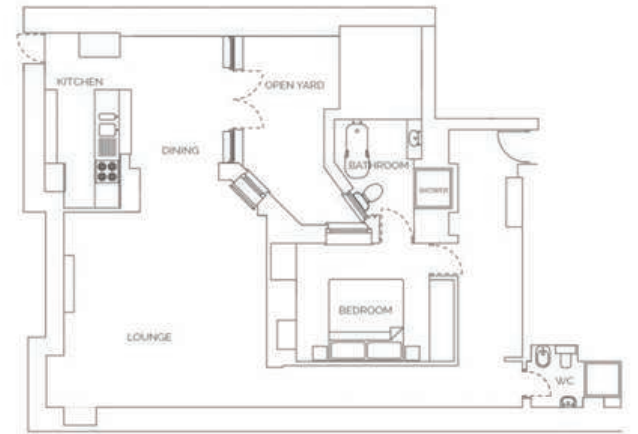

Awaiting Photograph

Awaiting Photograph

Awaiting Photograph

Awaiting Photograph