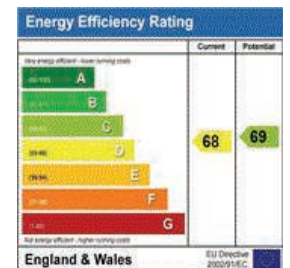

No floor plan currently available

For Clarification

We wish to inform prospective tenants that we have prepared these particulars as a general guide and they have been confirmed as accurate by the landlord. We have not verified permissions, nor carried out a survey, tested the services, appliances and specific fittings. Room sizes are approximate and measurement figures rounded: they are taken between internal wall surfaces and therefore include cupboards/shelves, etc. Accordingly, they should not be relied upon for

carpets and furnishings. It should also be noted that all fixtures and fittings, carpeted, curtains/blinds, kitchen equipment and garden statuary, whether fitted or not, are deemed removable by the landlord unless specifically itemised with these particulars. Please enquire in office or on our website for details on holding deposit and tenancy deposit figures.