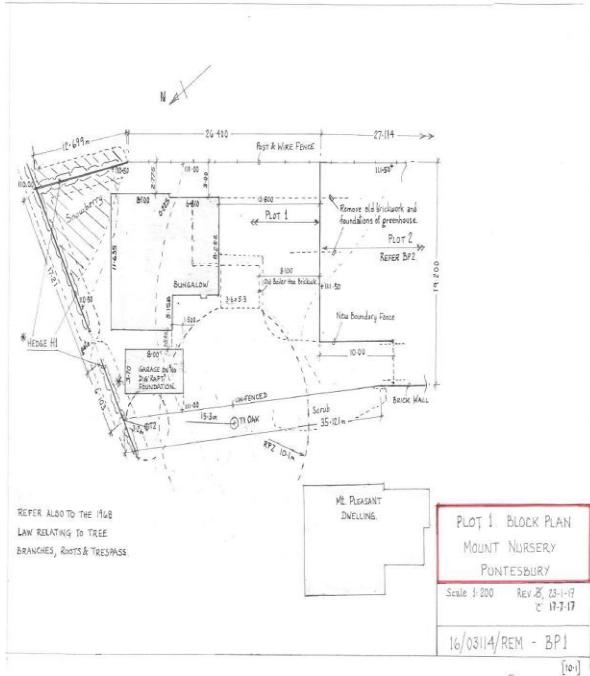

**The Mount Nursery
Minsterley Road Pontesbury
Shrewsbury Shropshire SY5 0QJ**

£150,000

Approval of reserved matters pursuant to outline planning permission for the erection of a 2 bedroom detached bungalow subject to local authority conditions to be met. Located in the popular village of Pontesbury roughly 8 miles south east from Shrewsbury. ref 14/01260/OUT for all information relating the the outline approval and conditions.

The Mount Nursery, Minsterley Road, Pontesbury, Shrewsbury, Shropshire, SY5 0QJ

FLOOR PLANS FOR GUIDANCE ONLY