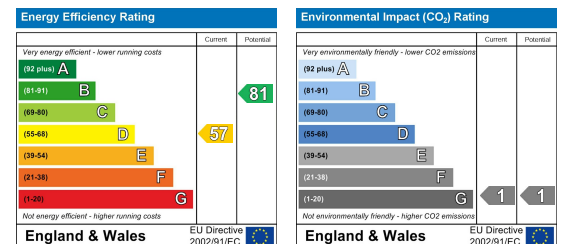

Hybrid Map

Terrain Map

Floor Plan

Viewing

Please contact our Chapel Allerton Sales Office on 0113 237 0999 if you wish to arrange a viewing appointment for this property or require further information.

Energy Efficiency Graph