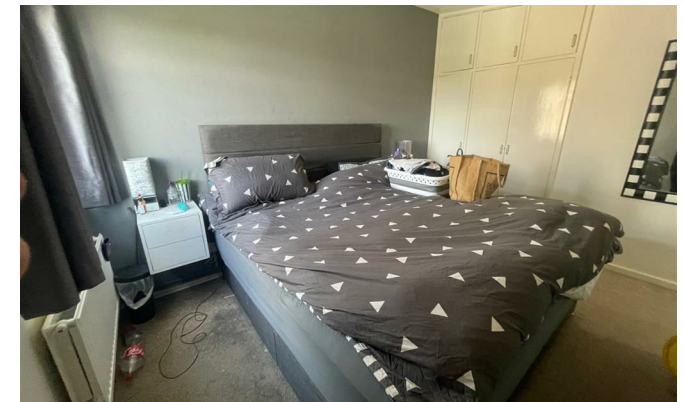

DIRECT

MOVES

Barrow Rise
Weymouth DT4 9HJ

Offers Over £250,000 Freehold

Local Authority
Council Tax Band **B**
EPC Rating

Direct Moves Estate Agents Office

9 Westham Road
Dorset
Weymouth
DT4 8NP

Contact