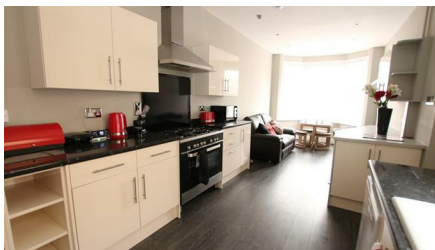

Whites

ESTATE AGENTS

339 Wellingborough Road
Northampton NN1 4ER

Tel: 01604 233 600
Fax: 01604 233 445
www.whitesestateagents.co.uk

142 Ashburnham Road, Abington, Northamptonshire NN1 4RB

£520 Per Month

****FIRST FLOOR REAR LARGE BEDROOM AVAILABLE IN THIS STYLISH FIVE BEDROOM STUDENT PROPERTY - ACADEMIC YEAR 2024/25**** This student house is located in one of Abington's most prestigious roads. The accommodation comprises of 5 large bedrooms, the communal living / kitchen room which is a designers dream with stylish units, range cooker and all appliances. The ground floor has two double bedrooms, kitchen / living room. The first floor has three double bedrooms, shower room with W.C, basin and shower. There is also a separate w.c. To the rear is an enclosed garden.