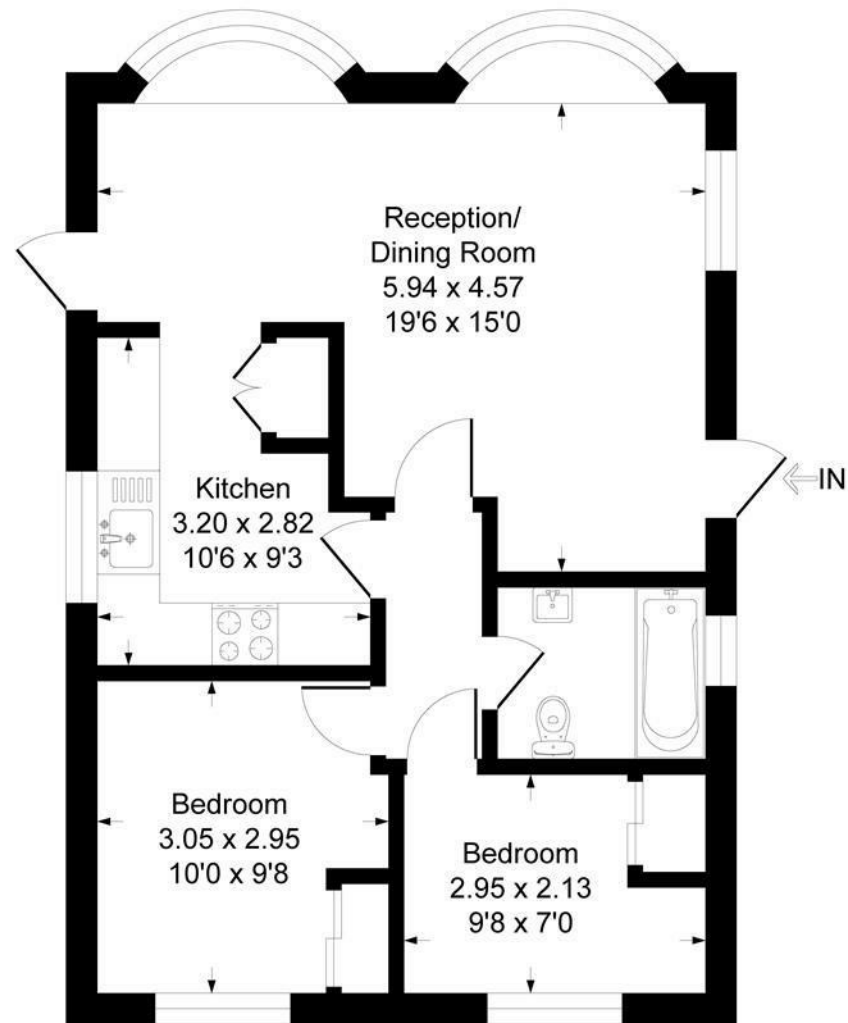

The Ridings SL4

Approximate Gross Internal Floor Area = 53.4 sq m / 575 sq ft

Illustration for identification purposes only, measurements are approximate, not to scale.
Produced By Esjay Property Marketing