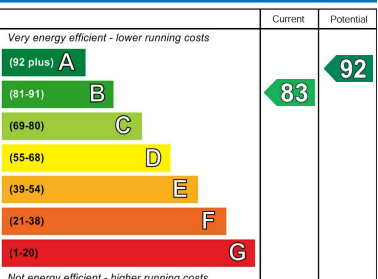

Energy Efficiency Rating

England & Wales EU Directive 2002/91/EC

Environmental Impact (CO₂) Rating

England & Wales EU Directive 2002/91/EC

Total Approximate Floor Area
1483 Square feet
138 Square metres

**Illustrations are for identification purposes only,
measurements are approximate, not to scale.**