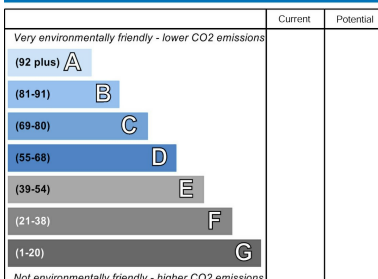

Energy Efficiency Rating

England & Wales EU Directive 2002/91/EC

Environmental Impact (CO₂) Rating

England & Wales EU Directive 2002/91/EC

Total Approximate Floor Area
1483 Square feet
138 Square metres

**Illustrations are for identification purposes only,
measurements are approximate, not to scale.**